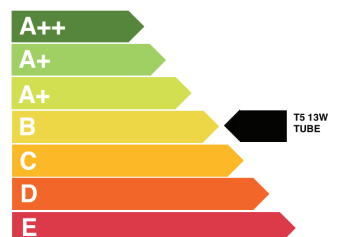

BERT | FRANK

ARBOR WALL LIGHT

Specification Sheet

Description:

The bold lines and dramatic scale of the Arbor Wall Light create a compelling statement. Clear acrylic rods and solid brass lend weight to the eye-catching design which commands attention in any space.

Weight:

- 4.90 kg

BERT | FRANK

ARBOR
Pendant/
Wall light

This luminaire is compatible with bulbs of the energy classes:

874/2012