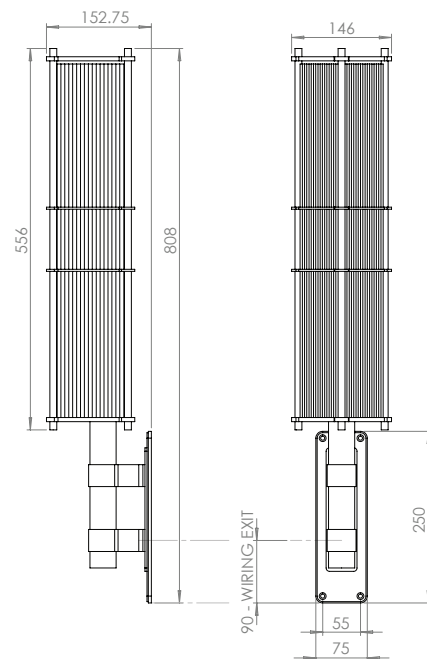

BERT | FRANK

ARBOR WALL LIGHT

Specification Sheet

Description:

The bold lines and dramatic scale of the Arbor Wall Light create a compelling statement. Clear acrylic rods and solid brass lend weight to the eye-catching design which commands attention in any space.

Lamps:

- 13W T5 Tube with warm gel

Voltage:

- UK/EU - 230V

Metal Finish:

- Brass or Chrome (& acrylic rods)
- Brass unlacquered as standard

Colour Finish:

- Black or White

Weight:

- 4.90 kg

BERT | FRANK

ARBOR
Pendant/
Wall light

This luminaire is compatible with bulbs of the energy classes:

874/2012