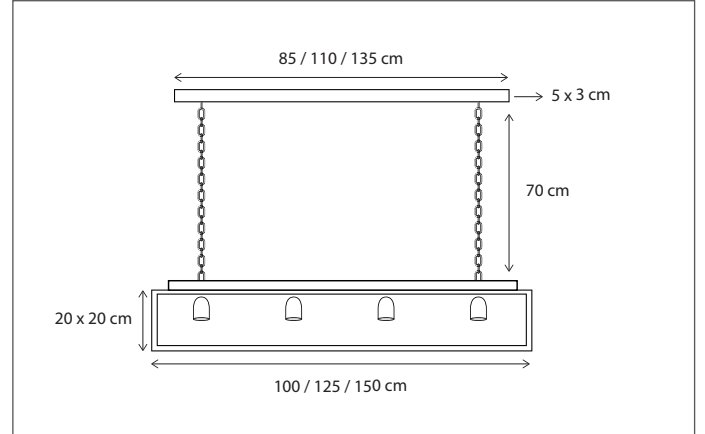

SUSPENSION | VITRINE LONG + INTEGRATED LED

2 circuits

1. Integrated Dim-to-warm LED-strip in vitrine
2. Decorative LED filament bulbs (not included, consult light source guide for our advice)

124

CODE	TYPE	FINISH	WATT	VOLT	FITTING
VIL023700	Vitrine suspension long + integrated LED 100 cm - 3L	Bronze	3 x 15 + 28,8	230	E27
VIL024700	Vitrine suspension long + integrated LED 125 cm - 4L	Bronze	4 x 15 + 38	230	E27
VIL025700	Vitrine suspension long + integrated LED 150 cm - 5L	Bronze	5 x 15 + 44	230	E27
VIL123700	Vitrine suspension long + integrated LED 100 cm - 3L	Brushed nickel	3 x 15 + 28,8	230	E27
VIL124700	Vitrine suspension long + integrated LED 125 cm - 4L	Brushed nickel	4 x 15 + 38	230	E27
VIL125700	Vitrine suspension long + integrated LED 150 cm - 5L	Brushed nickel	5 x 15 + 44	230	E27
VIL223700	Vitrine suspension long + integrated LED 100 cm - 3L	Chrome	3 x 15 + 28,8	230	E27
VIL224700	Vitrine suspension long + integrated LED 125 cm - 4L	Chrome	4 x 15 + 38	230	E27
VIL225700	Vitrine suspension long + integrated LED 150 cm - 5L	Chrome	5 x 15 + 44	230	E27

Contact us for:

Customisation, connectivity or halogen version of the collection