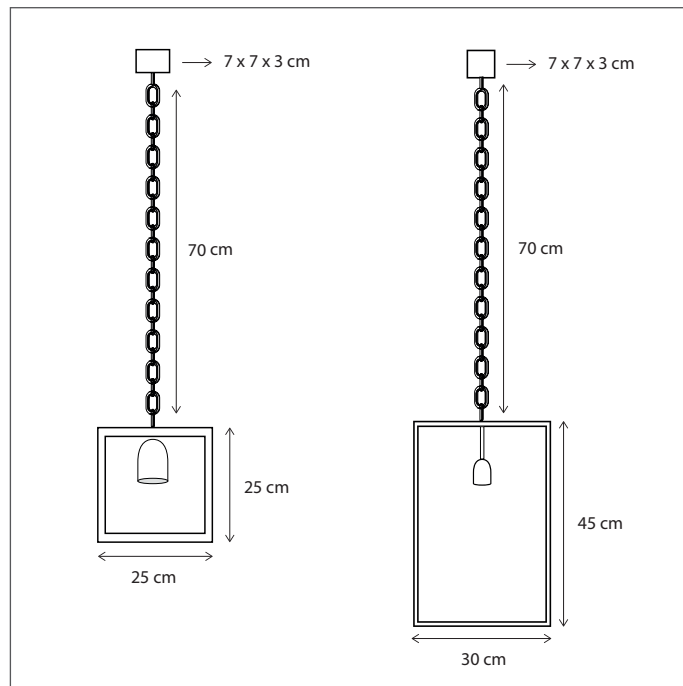

125

CODE	TYPE	FINISH	WATT	VOLT	FITTING
VIT001625	Vitrine lantern small 1L	Bronze	15	230	E27
VIT001600	Vitrine lantern 1L	Bronze	15	230	E27
VIT101625	Vitrine lantern small 1L	Brushed nickel	15	230	E27
VIT101600	Vitrine lantern 1L	Brushed nickel	15	230	E27
VIT201625	Vitrine lantern small 1L	Chrome	15	230	E27
VIT201600	Vitrine lantern 1L	Chrome	15	230	E27

Contact us for:

Customisation, connectivity or halogen version of the collection