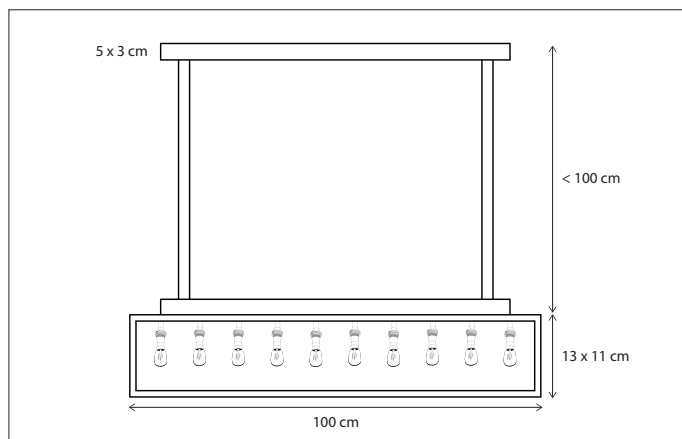

128

CODE	TYPE	FINISH	WATT	VOLT	FITTING
VIP010600	Vitrine petite long tube 10L	Bronze	10 x 6	230	BA15d
VIP110600	Vitrine petite long tube 10L	Brushed nickel	10 x 6	230	BA15d
VIP210600	Vitrine petite long tube 10L	Chrome	10 x 6	230	BA15d