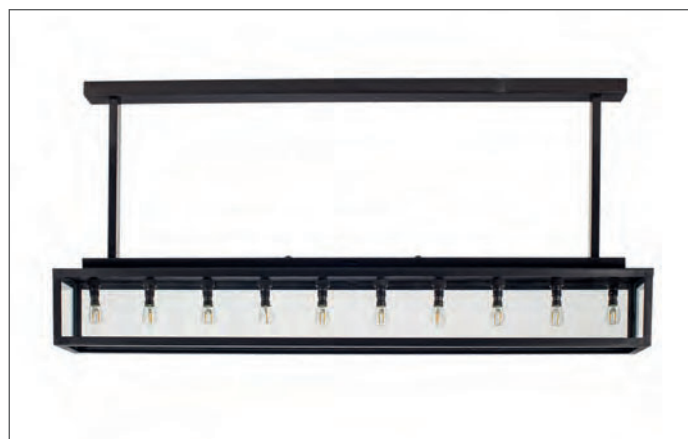

128

CODE	TYPE	FINISH	WATT	VOLT	FITTING
VIP010600	Vitrine petite long tube 10L	Bronze	10 x 6	230	BA15d
VIP110600	Vitrine petite long tube 10L	Brushed nickel	10 x 6	230	BA15d
VIP210600	Vitrine petite long tube 10L	Chrome	10 x 6	230	BA15d