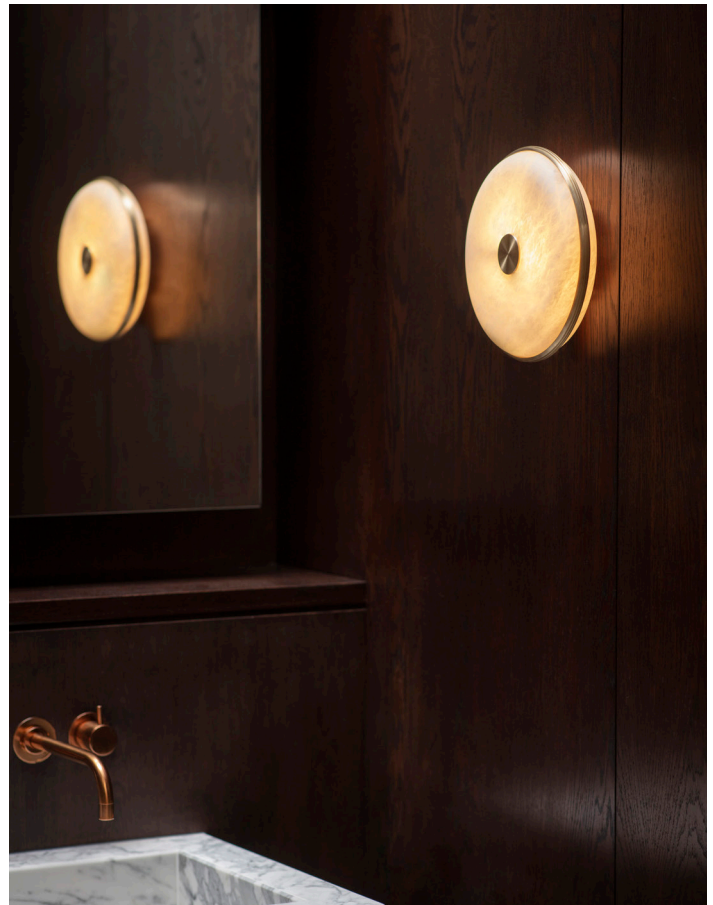

BERT | FRANK

BERAN WALL LIGHT

Specification Sheet

Description:

Beran is a true celebration of the translucent qualities of alabaster. Simple and elegant in form, the timeless design marries precision machined brushed brass with natural alabaster stone diffusers. Pinned against one another, each piece relies on the next for support; an elegant dance between traditional raw materials and modern engineering. The result is an expressive wall light with a gentle luminosity.

Light Source:

- 6W IP rated LED

Voltage:

- UK/EU - 230V Integral Mains Dimmable Driver
- US - Currently unavailable

Material Finish:

- Brass lacquered as standard
- Alabaster Stone Facade

Weight:

- Small = 2.4kg
- Large = 4.4kg

IP Rating:

- Suitable for wet areas
- Correct installation of fixture in a wet area is the responsibility of the installer.

Small