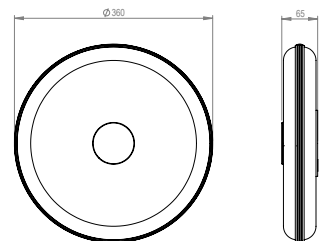

#### Weight:

- Small = 2.4kg  
- Large = 4.4kg

#### IP Rating:

- Suitable for wet areas  
- Correct installation of fixture in a wet area is the responsibility of the installer.

Small

Large

Small

Large

Bert | Frank BRWL

 This luminaire contains built-in LED lamps.