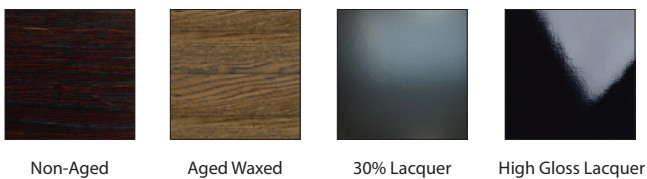

TRENZSEATER

BORDEAUX ENTRY TABLE

CONSOLE: DIA 950-1200mm/ H 800mm

TECHNICAL INFORMATION

MATERIAL Solid American Oak, Also Available in MDF
TAILOR MADE TO ORDER IN NEW ZEALAND BY TRENZSEATER

FINISHES

PATTERN

LACQUER FINISHES

SOFT TOUCH FINISHES

IMPORTANT NOTE: For technical printing reasons, the colours displayed above may vary from the swatches in store, it is recommended to view these to get a true representation of the colour before ordering.