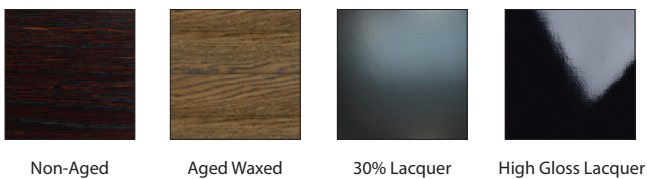

TRENZSEATER

CANAPE CONSOLE W/ DRAWERS

CONSOLE: L 1800mm/ D 500mm/ H 820mm.

TECHNICAL INFORMATION

MATERIAL MDF, Also Available in Solid American Oak
STRUCTURE Fluted Drawer
TAILOR MADE TO ORDER IN NEW ZEALAND BY TRENZSEATER

FINISHES

PATTERN

LACQUER FINISHES

SOFT TOUCH FINISHES

IMPORTANT NOTE: For technical printing reasons, the colours displayed above may vary from the swatches in store, it is recommended to view these to get a true representation of the colour before ordering.