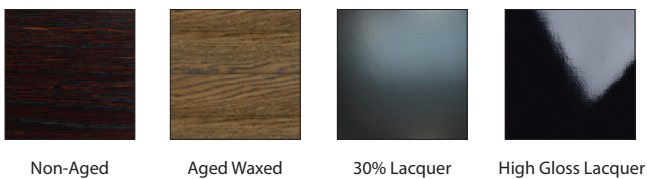

TRENZSEATER

CANAPE ENTRY TABLE

CONSOLE: L 380mm/ D 380mm/ H 900mm.

TECHNICAL INFORMATION

MATERIAL MDF, Also Available in Solid American Oak
TAILOR MADE TO ORDER IN NEW ZEALAND BY TRENZSEATER

FINISHES

PATTERN

LACQUER FINISHES

SOFT TOUCH FINISHES

IMPORTANT NOTE: For technical printing reasons, the colours displayed above may vary from the swatches in store, it is recommended to view these to get a true representation of the colour before ordering.