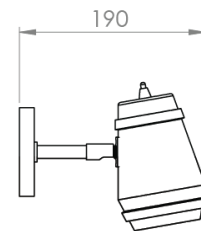

BERT | FRANK

CASK WALL LIGHT

Specification Sheet

Description:

The Cask Wall Light is the ideal lighting solution for smaller spaces. Turned in brass, then hand-finished, it is perfect positioned over a bedside table or mounted as a pair for added illumination.

Lamps:

- 1 x 4W G9 LED
- Ensure dimmable LED is used if this functionality is needed

Voltage:

- UK/EU - 230V
- US - 110V

Metal Finish:

- Brass lacquered as standard

Weight:

- 1.6 kg

Switch:

- On shade