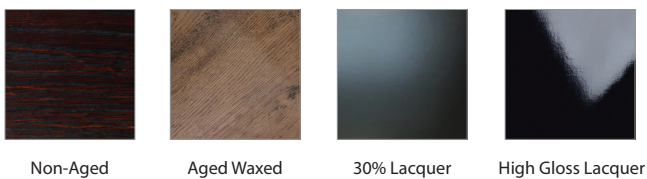

TRENZSEATER

CHAMONIX TABLE

COFFEE TABLE: L 1800mm/ W 1000mm/ H 350mm

TECHNICAL INFORMATION

MATERIAL Solid American Oak, Also Available in MDF
STRUCTURE American Oak with Ebonised Walnut Inlay
Blue Gun Steel, Also Available in Powdercoated Matt Black Steel
TAILOR MADE TO ORDER IN NEW ZEALAND BY TRENZSEATER

FINISHES

PATTERN

LACQUER FINISHES

SOFT TOUCH FINISHES

IMPORTANT NOTE: For technical printing reasons, the colours displayed above may vary from the swatches in store, it is recommended to view these to get a true representation of the colour before ordering.

*The WHITE finish is only available when product is made in Oak Veneer