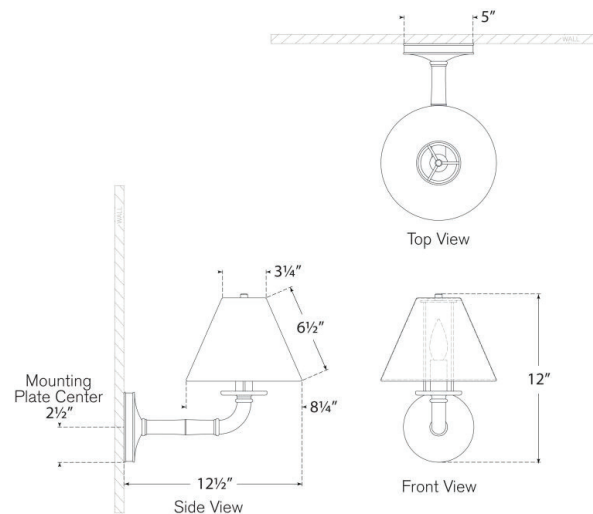

# Dalfern Medium Single Sconce

Waxed Bamboo and Polished Nickel with White Parchment Shade

- Socket: E12 Candelabra
- Wattage: 6.5 LED B11
- Weight: 3 Pounds
- Extension: 12.5"
- Shade Details: 8.25"

## Measurements

RL 2680WB/PN-WP

8.25"W x 12"H x 5" Round Backplate | 20.9W x 30.4H x 12.7 CM

RALPH LAUREN