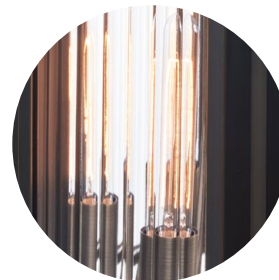

ELIXIR TABLE LAMP

Description

The Elixir range was inspired by 1930's strict geometrical glass and brass contrasting design. Light diffusion is multiplied by the reflection of the wavy glass, provoking a moody ambiance to any space.

Product shown in: Flat Brass

	L	W	H	Weight	Watt	Bulbs
Table Lamp	41	41	70	15 kg	150	6

Specification

Material:	Iron
Bulb Type 200-240V*:	T30x185 E27 15W (Filament)
Bulb Type 100-120V**:	T8x185 E26 25W (Filament)