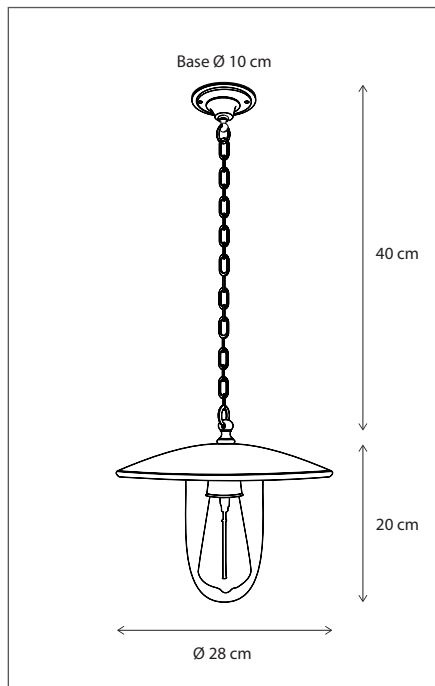

Lamps not included, consult light source guide for our advice.

135

CODE	TYPE	FINISH	WATT	VOLT	FITTING
ELB001200	Elébase on chain	Bronze	15	230	E27
ELB101200	Elébase on chain	Brushed nickel	15	230	E27
ELB201200	Elébase on chain	Chrome	15	230	E27

Contact us for:
 Customisation, connectivity or halogen version of the collection

Lamps not included, consult light source guide for our advice.

136

CODE	TYPE	FINISH	WATT	VOLT	FITTING
ELB001206	Elébase on short tube 40 cm - 60 cm	Bronze	15	230	E27
ELB001210	Elébase on long tube 60 cm - 100 cm	Bronze	15	230	E27
ELB101206	Elébase on short tube 40 cm - 60 cm	Brushed nickel	15	230	E27
ELB101210	Elébase on long tube 60 cm - 100 cm	Brushed nickel	15	230	E27
ELB201206	Elébase on short tube 40 cm - 60 cm	Chrome	15	230	E27
ELB201210	Elébase on long tube 60 cm - 100 cm	Chrome	15	230	E27

Lamps not included, consult light source guide for our advice.

CODE	TYPE	FINISH	WATT	VOLT	FITTING
ELB002201	Elébase on profile with chain 75 cm - 2L	Bronze	2 x 15	230	E27
ELB003202	Elébase on profile with chain 120 cm - 3L	Bronze	3 x 15	230	E27
ELB102201	Elébase on profile with chain 75 cm - 2L	Brushed nickel	2 x 15	230	E27
ELB103202	Elébase on profile with chain 120 cm - 3L	Brushed nickel	3 x 15	230	E27
ELB202201	Elébase on profile with chain 75 cm - 2L	Chrome	2 x 15	230	E27
ELB203202	Elébase on profile with chain 120 cm - 3L	Chrome	3 x 15	230	E27