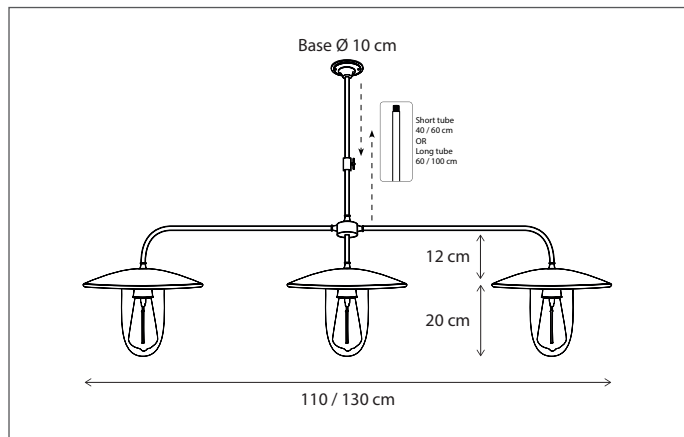

Lamps not included, consult light source guide for our advice.

CODE	TYPE	FINISH	WATT	VOLT	FITTING
ELB002201	Elébase on profile with chain 75 cm - 2L	Bronze	2 x 15	230	E27
ELB003202	Elébase on profile with chain 120 cm - 3L	Bronze	3 x 15	230	E27
ELB102201	Elébase on profile with chain 75 cm - 2L	Brushed nickel	2 x 15	230	E27
ELB103202	Elébase on profile with chain 120 cm - 3L	Brushed nickel	3 x 15	230	E27
ELB202201	Elébase on profile with chain 75 cm - 2L	Chrome	2 x 15	230	E27
ELB203202	Elébase on profile with chain 120 cm - 3L	Chrome	3 x 15	230	E27

Contact us for:
 Customisation, connectivity or halogen version of the collection

Lamps not included, consult light source guide for our advice.

138

CODE	TYPE	FINISH	WATT	VOLT	FITTING
ELB002U06	Elébase double with short tube 40 - 60 cm	Bronze	2 x 15	230	E27
ELB002U10	Elébase double with long tube 60 cm - 100 cm	Bronze	2 x 15	230	E27
ELB003W06	Elébase triple with short tube 40 cm - 60 cm	Bronze	3 x 15	230	E27
ELB003W10	Elébase triple with long tube 60 cm - 100 cm	Bronze	3 x 15	230	E27
ELB102U06	Elébase double with short tube 40 - 60 cm	Brushed nickel	2 x 15	230	E27
ELB102U10	Elébase double with long tube 60 cm - 100 cm	Brushed nickel	2 x 15	230	E27
ELB103W06	Elébase triple with short tube 40 cm - 60 cm	Brushed nickel	3 x 15	230	E27
ELB103W10	Elébase triple with long tube 60 cm - 100 cm	Brushed nickel	3 x 15	230	E27
ELB202U06	Elébase double with short tube 40 - 60 cm	Chrome	2 x 15	230	E27
ELB202U10	Elébase double with long tube 60 cm - 100 cm	Chrome	2 x 15	230	E27
ELB203W06	Elébase triple with short tube 40 cm - 60 cm	Chrome	3 x 15	230	E27
ELB203W10	Elébase triple with long tube 60 cm - 100 cm	Chrome	3 x 15	230	E27