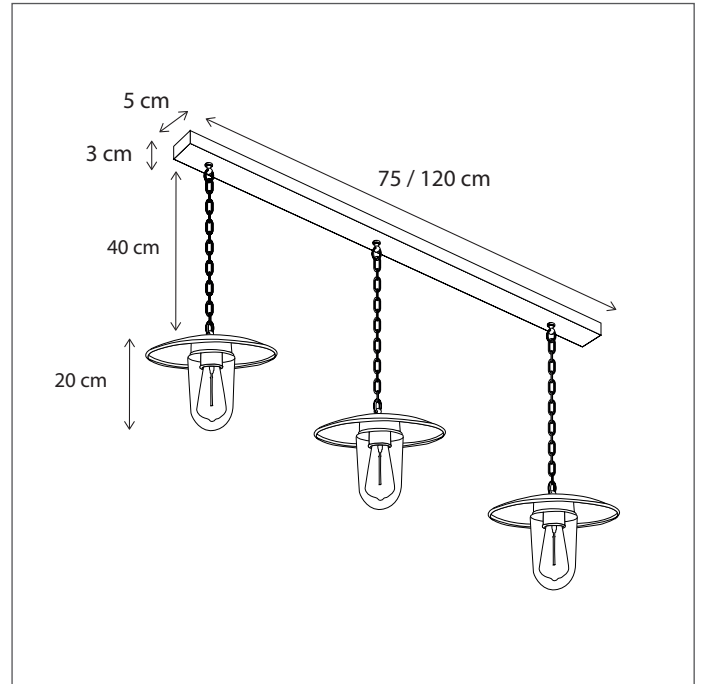

Contact us for:
 Customisation, connectivity or halogen version of the collection

Lamps not included, consult light source guide for our advice.

136

CODE	TYPE	FINISH	WATT	VOLT	FITTING
ELB001206	Elébase on short tube 40 cm - 60 cm	Bronze	15	230	E27
ELB001210	Elébase on long tube 60 cm - 100 cm	Bronze	15	230	E27
ELB101206	Elébase on short tube 40 cm - 60 cm	Brushed nickel	15	230	E27
ELB101210	Elébase on long tube 60 cm - 100 cm	Brushed nickel	15	230	E27
ELB201206	Elébase on short tube 40 cm - 60 cm	Chrome	15	230	E27
ELB201210	Elébase on long tube 60 cm - 100 cm	Chrome	15	230	E27

Lamps not included, consult light source guide for our advice.

CODE	TYPE	FINISH	WATT	VOLT	FITTING
ELB002201	Elébase on profile with chain 75 cm - 2L	Bronze	2 x 15	230	E27
ELB003202	Elébase on profile with chain 120 cm - 3L	Bronze	3 x 15	230	E27
ELB102201	Elébase on profile with chain 75 cm - 2L	Brushed nickel	2 x 15	230	E27
ELB103202	Elébase on profile with chain 120 cm - 3L	Brushed nickel	3 x 15	230	E27
ELB202201	Elébase on profile with chain 75 cm - 2L	Chrome	2 x 15	230	E27
ELB203202	Elébase on profile with chain 120 cm - 3L	Chrome	3 x 15	230	E27