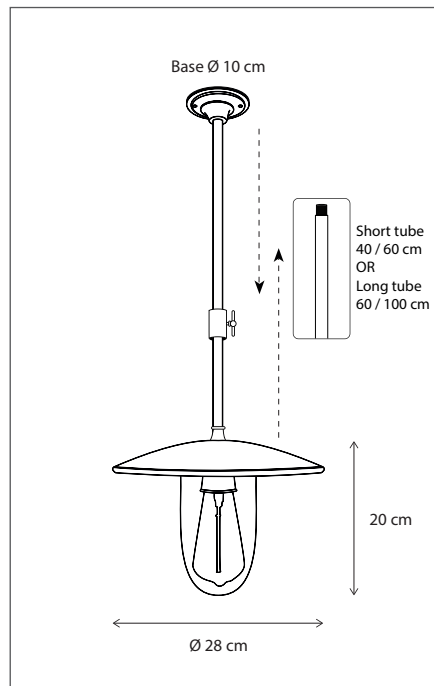

Lamps not included, consult light source guide for our advice.

135

CODE	TYPE	FINISH	WATT	VOLT	FITTING
ELB001200	Elébase on chain	Bronze	15	230	E27
ELB101200	Elébase on chain	Brushed nickel	15	230	E27
ELB201200	Elébase on chain	Chrome	15	230	E27

Contact us for:
 Customisation, connectivity or halogen version of the collection

Lamps not included, consult light source guide for our advice.

136

CODE	TYPE	FINISH	WATT	VOLT	FITTING
ELB001206	Elébase on short tube 40 cm - 60 cm	Bronze	15	230	E27
ELB001210	Elébase on long tube 60 cm - 100 cm	Bronze	15	230	E27
ELB101206	Elébase on short tube 40 cm - 60 cm	Brushed nickel	15	230	E27
ELB101210	Elébase on long tube 60 cm - 100 cm	Brushed nickel	15	230	E27
ELB201206	Elébase on short tube 40 cm - 60 cm	Chrome	15	230	E27
ELB201210	Elébase on long tube 60 cm - 100 cm	Chrome	15	230	E27

Lamps not included, consult light source guide for our advice.

CODE	TYPE	FINISH	WATT	VOLT	FITTING
ELB002201	Elébase on profile with chain 75 cm - 2L	Bronze	2 x 15	230	E27
ELB003202	Elébase on profile with chain 120 cm - 3L	Bronze	3 x 15	230	E27
ELB102201	Elébase on profile with chain 75 cm - 2L	Brushed nickel	2 x 15	230	E27
ELB103202	Elébase on profile with chain 120 cm - 3L	Brushed nickel	3 x 15	230	E27
ELB202201	Elébase on profile with chain 75 cm - 2L	Chrome	2 x 15	230	E27
ELB203202	Elébase on profile with chain 120 cm - 3L	Chrome	3 x 15	230	E27