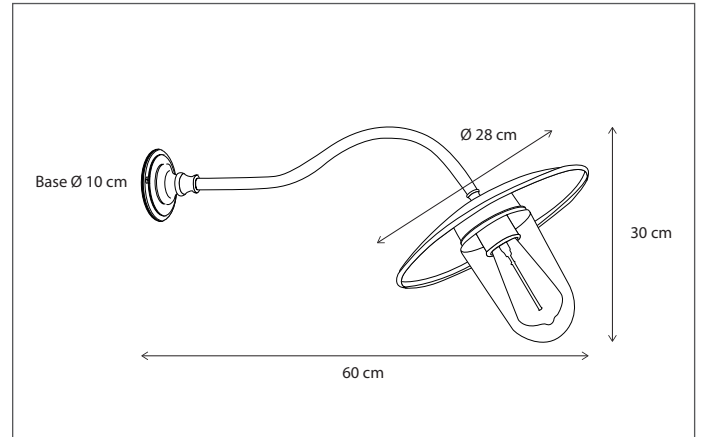

Lamps not included, consult light source guide for our advice.

398

CODE	TYPE	FINISH	WATT	VOLT	FITTING
ELB001001	Elébase wall 45°	Bronze	15	230	E27
ELB101001	Elébase wall 45°	Brushed nickel	15	230	E27
ELB201001	Elébase wall 45°	Chrome	15	230	E27

Lamps not included, consult light source guide for our advice.

399

CODE	TYPE	FINISH	WATT	VOLT	FITTING
ELB001002	Elébase wall 90°	Bronze	15	230	E27
ELB001060	Elébase wall large 90°	Bronze	15	230	E27
ELB101002	Elébase wall 90°	Brushed nickel	15	230	E27
ELB101060	Elébase wall large 90°	Brushed nickel	15	230	E27
ELB201002	Elébase wall 90°	Chrome	15	230	E27
ELB201060	Elébase wall large 90°	Chrome	15	230	E27