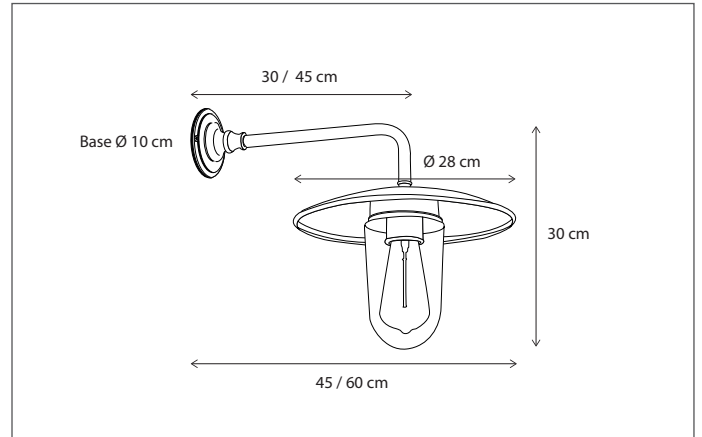

Lamps not included, consult light source guide for our advice.

398

CODE	TYPE	FINISH	WATT	VOLT	FITTING
ELB001001	Elébase wall 45°	Bronze	15	230	E27
ELB101001	Elébase wall 45°	Brushed nickel	15	230	E27
ELB201001	Elébase wall 45°	Chrome	15	230	E27

Lamps not included, consult light source guide for our advice.

399

CODE	TYPE	FINISH	WATT	VOLT	FITTING
ELB001002	Elébase wall 90°	Bronze	15	230	E27
ELB001060	Elébase wall large 90°	Bronze	15	230	E27
ELB101002	Elébase wall 90°	Brushed nickel	15	230	E27
ELB101060	Elébase wall large 90°	Brushed nickel	15	230	E27
ELB201002	Elébase wall 90°	Chrome	15	230	E27
ELB201060	Elébase wall large 90°	Chrome	15	230	E27