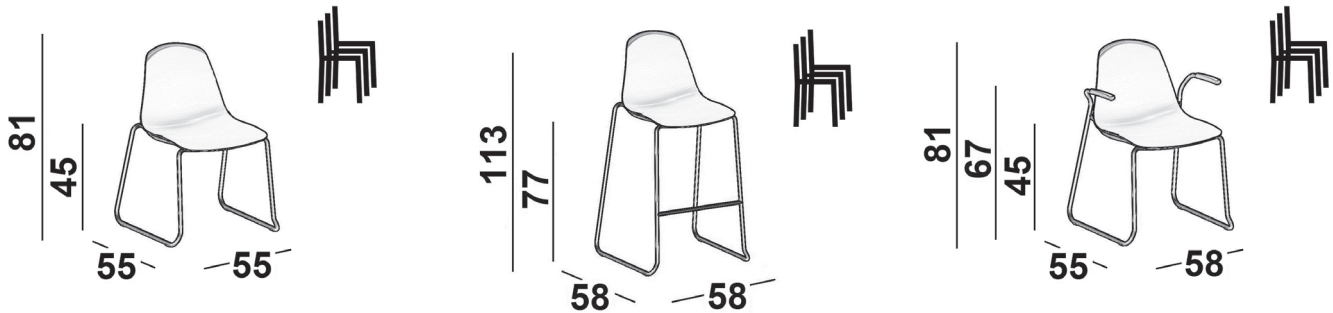

EPOCA CHAIR (ITALIAN)

CHAIR DIMENSIONS:

MEASUREMENTS EXPRESSED IN CM

TECHNICAL INFORMATION

STRUCTURE	Polypropylene with metal or wood base and optional upholstered seat and/or back.
METALWORK	Polished or powder coated steel finish, white glass-filled nylon, chrome plated steel or gloss brushed
FINISHES	Available in various leather, fabric, wood and metals.
OPTIONS	Available with gas lift, and various base options.