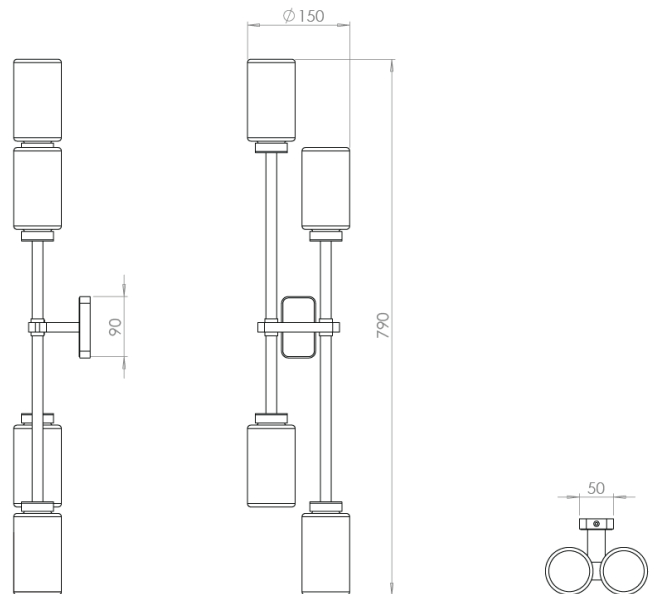

BERT | FRANK

FAROL WALL LIGHT - DOUBLE

Specification Sheet

Description:

Two sleek arms set four cylindrical glass shades at asymmetric heights for a modern yet timeless look. Finished in brass and bronze, the Farol Wall Light is available with opal or smoked glass shades.

Lamps:

- 4 x 4W G9 LED
- Ensure dimmable LED is used if this functionality is needed

Voltage:

- UK/EU - 230V
- US - 110V

Metal Finish Options:

- Brass & Bronze
- Brass lacquered as standard

Glass Finish:

- Opal or Smoked Glass

Weight:

- 1.6 kg

BERT | FRANK

FAROL
Single Wall Light /
Double Wall Light /
Pendant

This luminaire is compatible with bulbs of the energy classes:

874/2012