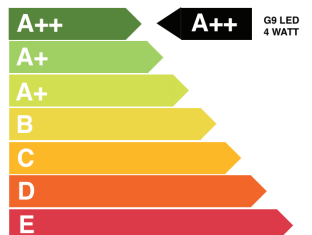

BERT | FRANK

FAROL WALL LIGHT - DOUBLE

Specification Sheet

Description:

Two sleek arms set four cylindrical glass shades at asymmetric heights for a modern yet timeless look. Finished in brass and bronze, the Farol Wall Light is available with opal or smoked glass shades.

Weight:

- 1.6 kg

BERT | FRANK

FAROL
Single Wall Light /
Double Wall Light /
Pendant

This luminaire is compatible with bulbs of the energy classes:

874/2012