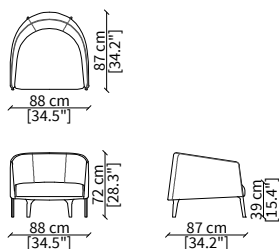

JACKIE POLTRONA e BERGERE Design Gianfranco Frigerio

POLTRONA - ARMCHAIR

cod. 11504

Poltrona / Armchair

POLTRONA BERGERE - BERGERE ARMCHAIR

cod. 11508

Poltrona Bergere - Bergere Armchair