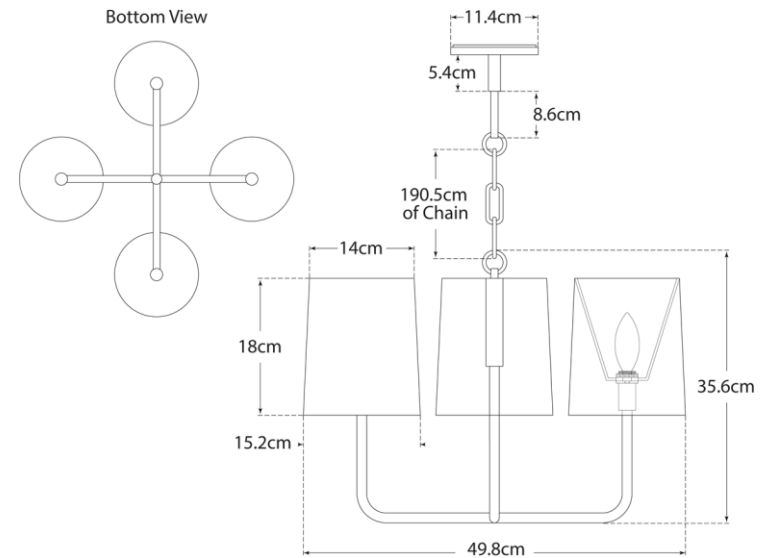

SPEC SHEET

Go Lightly Small Chandelier

Item # BBL 5080G-S-EU

Designer: Barbara Barry

Height: 35.6cm

Width: 50.2cm

Canopy: 11.4cm Round

Finishes: C, CW, G

Shade Treatments: S

Shade Details: 14cm x 15.2cm x 17.8cm

Socket: 4 - E14

Wattage: 40 C

IP Rating: IP20

BBL5080