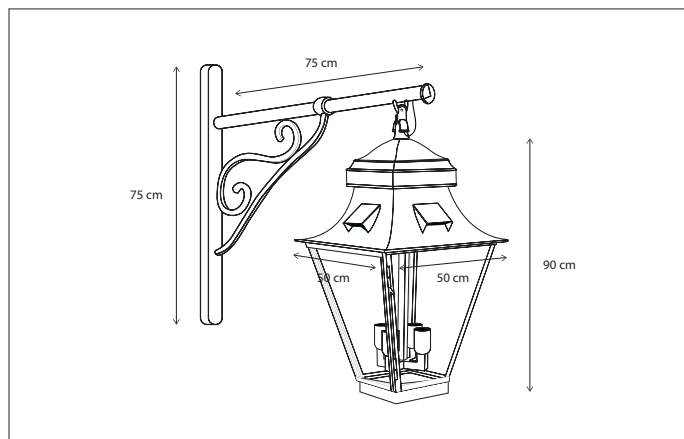

WALL | GRACIEUZE ON BRACKET SMALL/NORMAL

An extra spot can be added in the ceiling of the normal variant (1L --> 2L).

Lamps not included, consult light source guide for our advice.

390

CODE	TYPE	FINISH	WATT	VOLT	FITTING
GRA001WB3	Gracieuze wall on bracket small 1L	Bronze	15	230	E27
GRA001WB5	Gracieuze wall on bracket normal 1L	Bronze	15	230	E27
GRA002WB5	Gracieuze wall on bracket normal 2L	Bronze	15 + 8	230	E27 + GU10

An extra spot can be added in the ceiling of the grand variant (4L --> 8L).

Lamps not included, consult light source guide for our advice.

391

CODE	TYPE	FINISH	WATT	VOLT	FITTING
GRA004WB9	Gracieuze wall on bracket grand 4L	Bronze	4 x 15	230	E27
GRA008WB9	Gracieuze wall on bracket grand 8L	Bronze	4 x 15 + 4 x 8	230	E27 + GU10