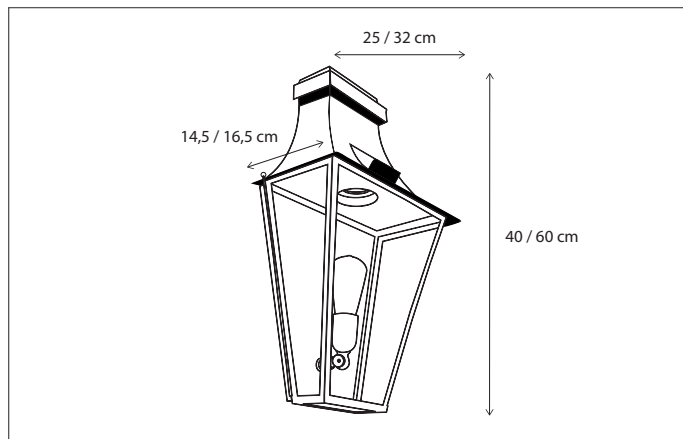

393

CODE	TYPE	FINISH	WATT	VOLT	FITTING
GRA001WA3	Gracieuze wall small 1L	Bronze	15	230	E27
GRA001WAN	Gracieuze wall normal 1L	Bronze	15	230	E27
GRA002WAN	Gracieuze wall normal 2L	Bronze	15 + 8	230	E27 + GU10

Contact us for:

Customisation, connectivity or halogen version of the collection