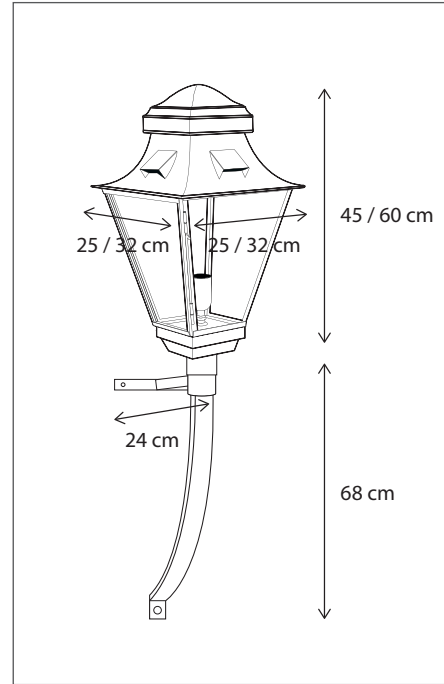

WALL | GRACIEUZE ON BRACKET SMALL/NORMAL

An extra spot can be added in the ceiling of the normal variant (1L --> 2L).

Lamps not included, consult light source guide for our advice.

390

CODE	TYPE	FINISH	WATT	VOLT	FITTING
GRA001WB3	Gracieuze wall on bracket small 1L	Bronze	15	230	E27
GRA001WB5	Gracieuze wall on bracket normal 1L	Bronze	15	230	E27
GRA002WB5	Gracieuze wall on bracket normal 2L	Bronze	15 + 8	230	E27 + GU10

An extra spot can be added in the ceiling of the grand variant (4L --> 8L).

Lamps not included, consult light source guide for our advice.

391

CODE	TYPE	FINISH	WATT	VOLT	FITTING
GRA004WB9	Gracieuze wall on bracket grand 4L	Bronze	4 x 15	230	E27
GRA008WB9	Gracieuze wall on bracket grand 8L	Bronze	4 x 15 + 4 x 8	230	E27 + GU10

Contact us for:

Customisation, connectivity or halogen version of the collection

An extra spot can be added in the ceiling of the normal variant (1L --> 2L).

Lamps not included, consult light source guide for our advice.