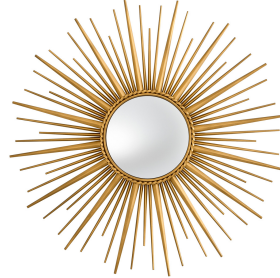

E I C H H O L T Z

SPECIFICATION SHEET

Item no.	110329
Item description	Mirror Helios vintage brass
Category	Mirrors
Type	Wall mirrors
Country of origin	India

ITEM MEASUREMENTS (CM / KG)

Dimensions	∅ 96 cm
Net weight	4

SPECIFICATIONS

Material(s)	Convex mirror Stainless steel
Finish(es)/colour(s)	Antique gold finish convex mirror
Mirror hanging system	Horizontal French cleat

PACKAGE INFORMATION (MTR/KG)

Package measurements	1,09 x 1,09 x 0,175
Volume	0,2079
Gross weight	8,40