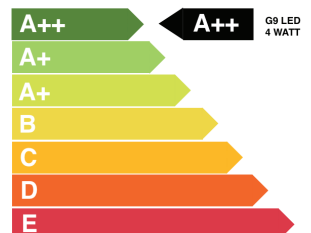

#### Colour Finish:

- Black, White and Petrol Blue  
- Special colours and finishes available on request

#### Switch:

- Inline switch on flex

BERT | FRANK

KERNEL  
Floor Light / Table  
Light / Pendant Light

This luminaire is compatible with bulbs of the energy classes:

874/2012