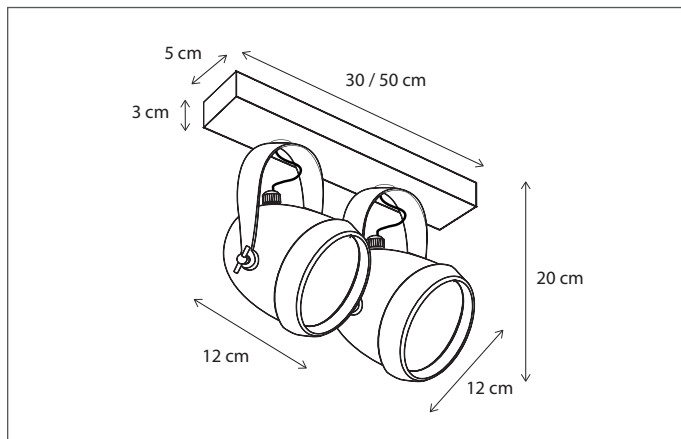

402

CODE	TYPE	FINISH	WATT	VOLT	FITTING
MAC002P22	Macro on profile 30 cm - 2L	Bronze	2 x 12	230	G53
MAC003P22	Macro on profile 50 cm - 3L	Bronze	3 x 12	230	G53
MAC102P22	Macro on profile 30 cm - 2L	Brushed nickel	2 x 12	230	G53
MAC103P22	Macro on profile 50 cm - 3L	Brushed nickel	3 x 12	230	G53
MAC202P22	Macro on profile 30 cm - 2L	Chrome	2 x 12	230	G53
MAC203P22	Macro on profile 50 cm - 3L	Chrome	3 x 12	230	G53