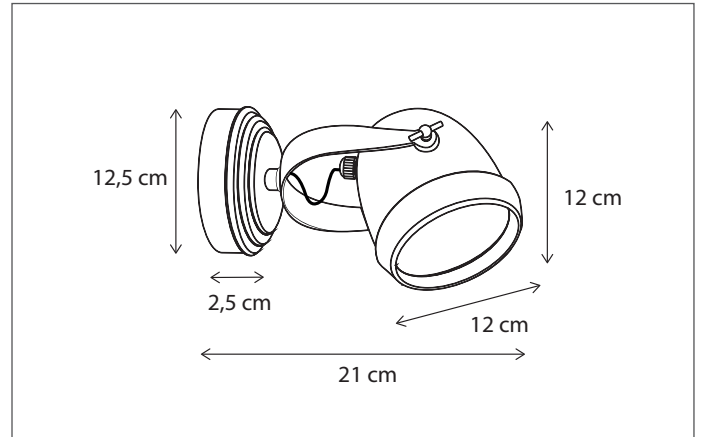

401

CODE	TYPE	FINISH	WATT	VOLT	FITTING
MAC001A22	Macro wall (driver incl.)	Bronze	12	230	G53
MAC101A22	Macro wall (driver incl.)	Brushed nickel	12	230	G53
MAC201A22	Macro wall (driver incl.)	Chrome	12	230	G53

Contact us for:
Customisation, connectivity or halogen version of the collection