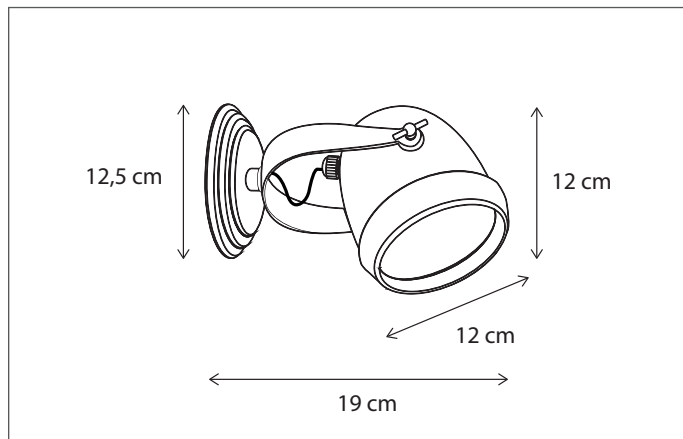

400

CODE	TYPE	FINISH	WATT	VOLT	FITTING
MAC001A12	Macro wall	Bronze	12	12	G53
MAC101A12	Macro wall	Brushed nickel	12	12	G53
MAC201A12	Macro wall	Chrome	12	12	G53