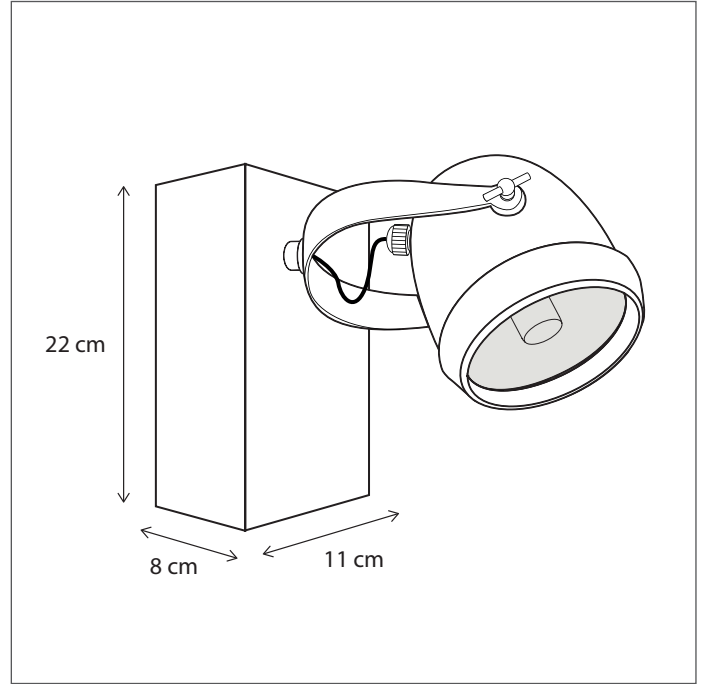

Suitable for illumination of big objects.
Standard with CDM-R, LED version available on request.
Lamps not included, consult light source guide for our advice.

403

CODE	TYPE	FINISH	WATT	VOLT	FITTING
MAC0C1B35	Macro power projector on box	Bronze	35	230	GX8,5
MAC0C1B70	Macro power projector on box	Bronze	70	230	GX8,5
MAC1C1B35	Macro power projector on box	Brushed nickel	35	230	GX8,5
MAC1C1B70	Macro power projector on box	Brushed nickel	70	230	GX8,5
MAC2C1B35	Macro power projector on box	Chrome	35	230	GX8,5
MAC2C1B70	Macro power projector on box	Chrome	70	230	GX8,5

Scan the QR-code & discover how to illuminate big objects!

Contact us for:
Customisation, connectivity or halogen version of the collection