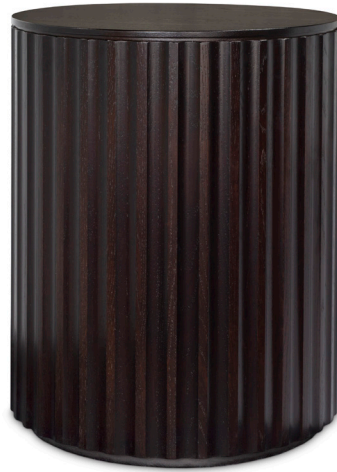

TRENZSEATER

MAYFAIR ACCENT TABLE

ACCENT TABLE: D 450mm / H 540mm

TECHNICAL INFORMATION

MATERIAL American Oak
TAILOR MADE TO ORDER IN NEW ZEALAND BY TRENZSEATER

FINISHES

Non-Aged

30% Lacquer

High Gloss Lacquer

PATTERN

Plain

LACQUER FINISHES

Armani Grey

Black Walnut

Antique Natural

White

Chocolate

Antique Tobacco

Limed

Smoked

Vintage Oak

Grey Oak

Natural

White Gloss

*The WHITE finish is only available when product is made in Oak Veneer