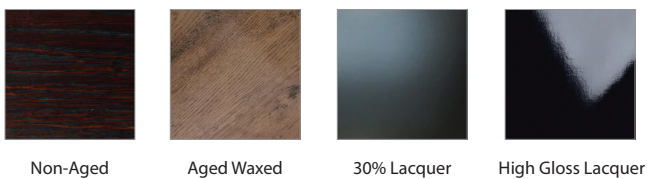

TRENZSEATER

MIYAKI SIDEBOARD

- B4: L 2400mm/ D 500mm/ H 830mm.
B3: L 1800mm/ D 500mm/ H 830mm.
B2: L 1200mm/ D 500mm/ H 830mm.

TECHNICAL INFORMATION

- MATERIAL Solid American Oak, Also available in MDF
STRUCTURE Powdercoated Matt Black Steel
COMPONENTRY Adjustable shelves, soft close hinges
TAILOR MADE TO ORDER IN NEW ZEALAND BY TRENZSEATER

FINISHES

PATTERN

LACQUER FINISHES

SOFT TOUCH FINISHES

IMPORTANT NOTE: For technical printing reasons, the colours displayed above may vary from the swatches in store, it is recommended to view these to get a true representation of the colour before ordering.

*The WHITE finish is only available when product is made in Oak Veneer