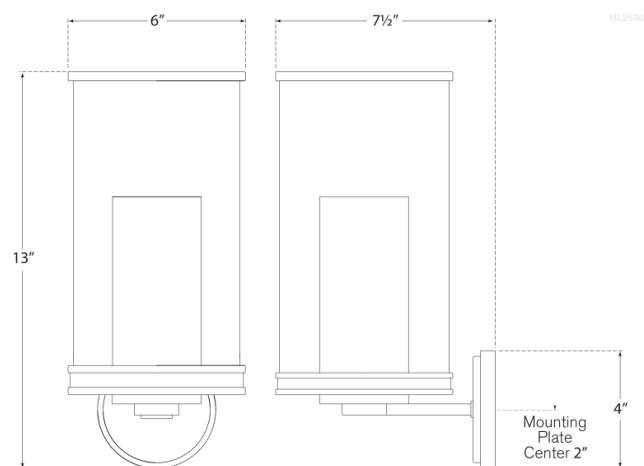

Discover a variety of options on [RalphLauren.com/Home](https://www.RalphLauren.com/Home)

Modern Hurricane Sconce

Polished Nickel

- Socket: E26 Keyless
- Wattage: 60 B11
- Weight: 8 Pounds
- Extension: 7.5"
- Backplate: 4" Round

Measurements

RL 2530PN

6"W x 13"H | 15.2W x 33H CM

RALPH LAUREN