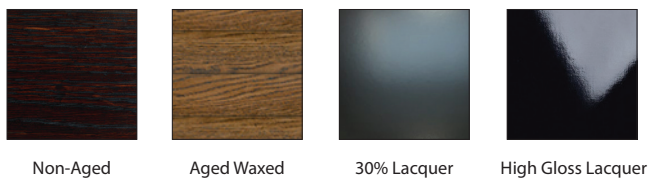

TRENZSEATER

MONTBLANC SIDEBOARD

- B4: L 2400mm/ D 500mm/ H 780mm
B3: L 1800mm/ D 500mm/ H 780mm
B2: L 1200mm/ D 500mm/ H 780mm

TECHNICAL INFORMATION

- MATERIAL Solid American Oak, Also available in MDF
STRUCTURE Powdercoated Matt Black Steel
COMPONENTRY Adjustable shelves
TAILOR MADE TO ORDER IN NEW ZEALAND BY TRENZSEATER

FINISHES

PATTERN

LACQUER FINISHES

SOFT TOUCH FINISHES

IMPORTANT NOTE: For technical printing reasons, the colours displayed above may vary from the swatches in store, it is recommended to view these to get a true representation of the colour before ordering.