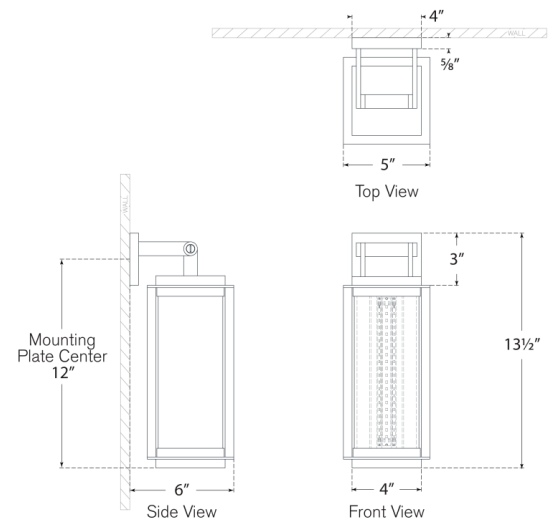

Discover a variety of options on [RalphLauren.com/Home](https://www.RalphLauren.com/Home)

Northport Medium Bracketed Wall Lantern

Bronze and Teak with White Glass

- Socket: Dedicated LED
- Wattage: 25w (2000lm)
- Weight: 7 Pounds
- Extension: 6"
- Backplate: 3" x 4" Rectangle
- Note: UL Only | Requires Smaller Outlet Box

Measurements

RL 2560BZ/TK-WG

5"W x 13.5"H | 12.7W x 34.2H CM

RALPH LAUREN