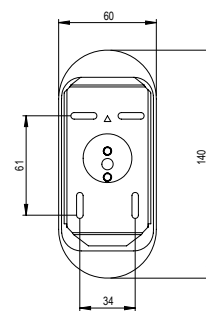

LIGHT SOURCE

6W / 400lm / 2700k / CRI>80
1 x 6W LED E26-120V or E27-240V (supplied)
LED lamp only MAX 20W

WEIGHT

2.6kg net, 3kg gross

WALL PLATE

Wall Plate = Brass/Bronzed/Nickel wall plate
H140 x W60mm
4in J-box plate available

DESIGN NOTES

Best suited to pairs, either side of a portrait artwork or gently lighting the bedroom space.

BRUSHED BRASS

DARK BRONZE

SATIN NICKEL

WALL BRACKET