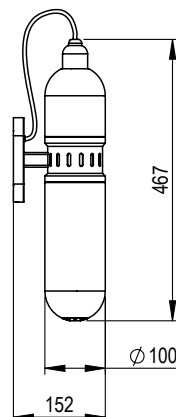

LIGHT SOURCE

6W / 400lm / 2700k / CRI>80
1 x 6W LED E26-120V or E27-240V (supplied)
LED lamp only MAX 20W

WEIGHT

2.6kg net, 3kg gross

WALL PLATE

Wall Plate = Brass/Bronzed/Nickel wall plate
H140 x W60mm
4in J-box plate available

DESIGN NOTES

Best suited to pairs, either side of a portrait artwork or gently lighting the bedroom space.

BRUSHED BRASS

DARK BRONZE

SATIN NICKEL

WALL BRACKET