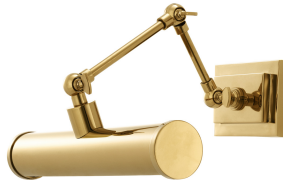

E I C H H O L T Z

SPECIFICATION SHEET

| | |
|--------------------------|-------------------------------|
| Item no. | 111623 |
| Item description | Wall Lamp Pacific gold finish |
| Category | Lighting |
| Type | Wall lamps |
| Country of origin | China |

ITEM MEASUREMENTS

| | |
|---------------------------------------------|----------------------------------------------|
| Dimensions (cm) | A. 28,5 B. 24 C. 20 cm adjustable |
| Dimensions (inch) | A. 11.22" B. 9.45" C. 7.87" adjustable |
| Wire length (cm) | 15 |
| Wire length (inch) | 5,91 |
| Wall/ceiling plate dimensions (cm) | 11 x 8 x D. 2,5 cm |
| Wall/ceiling plate dimensions (inch) | 4.33" x 3.15" x 0.98" D |
| Net weight (kg) | 1 |

Dimensions are indicated as follows: **A = width | B = depth | C = height**

SPECIFICATIONS

| | |
|-------------------------------|--------------------------------------------|
| Material(s) | Iron Brass |
| Finish(es)/colour(s) | Gold finish |
| Suitable for | Indoor use/dry locations only |
| Lamp holder type qty | E14 2 |
| Switch | No |
| Dimmer | Dimmable, dimmer not included |
| Wire type | 2 core + earth wire (0,75mm ²) |
| Plug type | Not applicable |
| Light source | Not included |
| Max. wattage | 40 watt |
| CE test certificate | Pass 2018 |