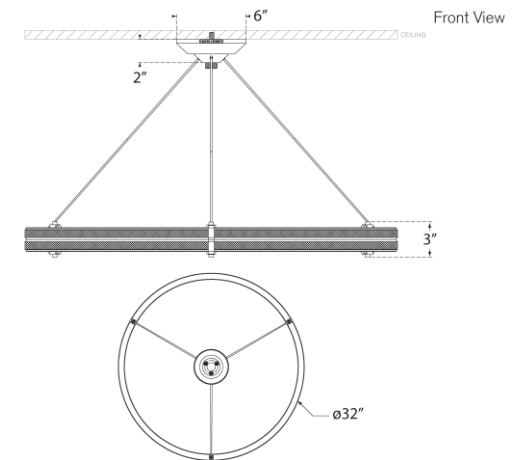

TEAR SHEET

Paxton 32" Ring Chandelier

Item # RL 5671NB

Designer: Ralph Lauren

O/A Height: 20" - 123"

Fixture Height: 3.25"

Width: 32"

Canopy: 6.75" Round

Finishes: NB, PN

Socket: Dedicated LED

Wattage: 65w (5200lm)

Weight: 19 Pounds

Note: Height Not Adjustable After Installation

Bottom View(1:2)