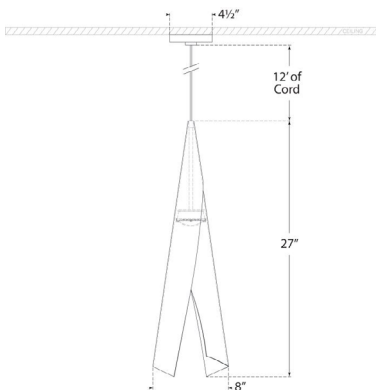

Piel Medium Wrapped Pendant

KW5632PWT

Materials Shown

Pewter

Available in

Antique-Burnished Brass

Bronze

Pewter

Dimensions

Height: 27"

Width: 8"

Canopy: 4.5" Round

Socket

Dedicated LED

Wattage

15w (1200lm)

Weight

10lbs