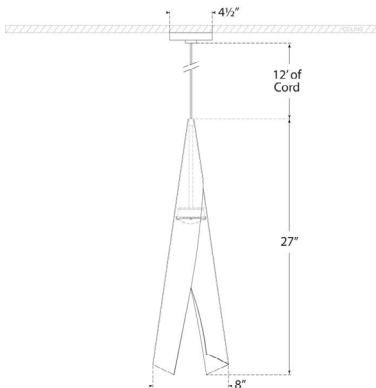

Piel Medium Wrapped Pendant

KW5632AB

Materials Shown

Antique-Burnished Brass

Available in

**Antique-Burnished Brass
Bronze**

Pewter

Dimensions

Height: 27"

Width: 8"

Canopy: 4.5" Round

Socket

Dedicated LED

Wattage

15w (1200lm)

Weight

10lbs