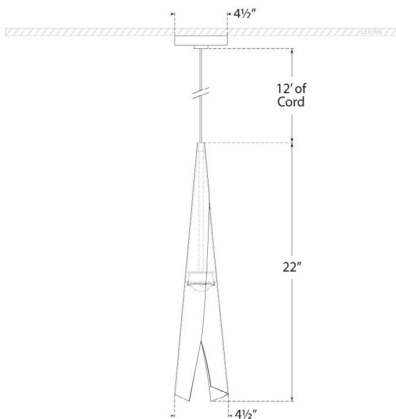

Piel Small Wrapped Pendant

KW5631BZ

Materials Shown

Bronze

Available in

Antique-Burnished Brass

Bronze

Pewter

Dimensions

Height: 22"

Width: 4.5

Canopy: 4.5" Round

Socket

Dedicated LED

Wattage

12w (1000lm)

Weight

7lbs