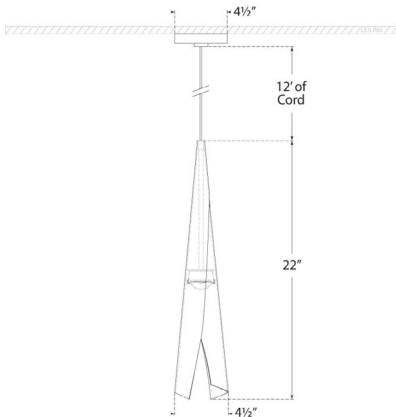

Piel Small Wrapped Pendant

KW5631PWT

Materials Shown

Pewter

Available in

Antique-Burnished Brass

Bronze

Pewter

Dimensions

Height: 22"

Width: 4.5

Canopy: 4.5" Round

Socket

Dedicated LED

Wattage

12w (1000lm)

Weight

7lbs