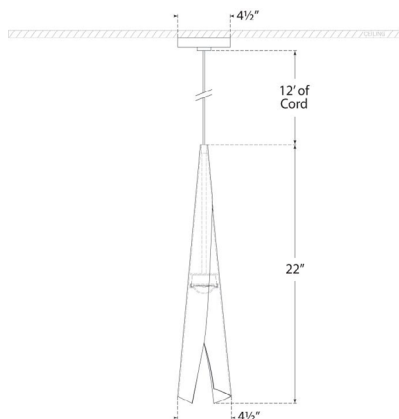

Piel Small Wrapped Pendant

KW5631AB

Materials Shown

Antique-Burnished Brass

Available in

Antique-Burnished Brass

Bronze

Pewter

Dimensions

Height: 22"

Width: 4.5

Canopy: 4.5" Round

Socket

Dedicated LED

Wattage

12w (1000lm)

Weight

7lbs