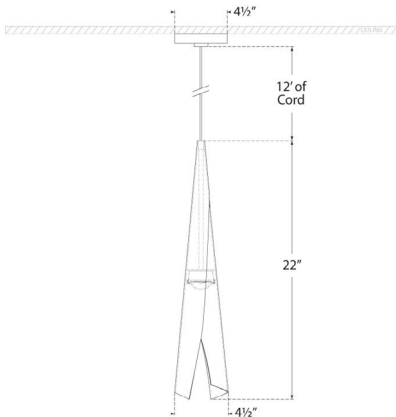

Piel Small Wrapped Pendant

KW5631BZ

Materials Shown

Bronze

Available in

Antique-Burnished Brass

Bronze

Pewter

Dimensions

Height: 22"

Width: 4.5

Canopy: 4.5" Round

Socket

Dedicated LED

Wattage

12w (1000lm)

Weight

7lbs