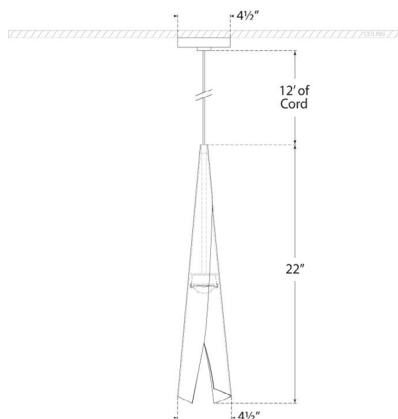

Piel Small Wrapped Pendant

KW5631AB

Materials Shown

Antique-Burnished Brass

Available in

Antique-Burnished Brass

Bronze

Pewter

Dimensions

Height: 22"

Width: 4.5

Canopy: 4.5" Round

Socket

Dedicated LED

Wattage

12w (1000lm)

Weight

7lbs