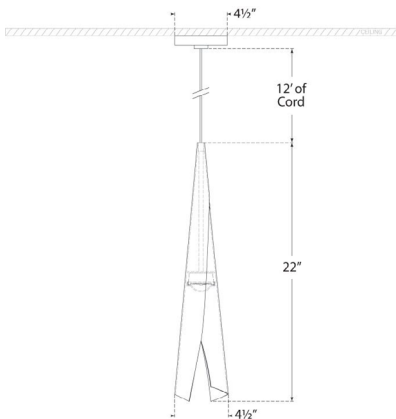

Dimensions

Height: 22"

Width: 4.5

Canopy: 4.5" Round

Socket

Dedicated LED

Wattage

12w (1000lm)

Bronze

Pewter

Dimensions

Height: 22"

Width: 4.5

Canopy: 4.5" Round

Socket

Dedicated LED

Wattage

12w (1000lm)

Weight

7lbs

Piel Small Wrapped Pendant

KW5631PWT

Materials Shown

Pewter

Available in

Antique-Burnished Brass

Bronze

Pewter

Dimensions

Height: 22"

Width: 4.5

Canopy: 4.5" Round