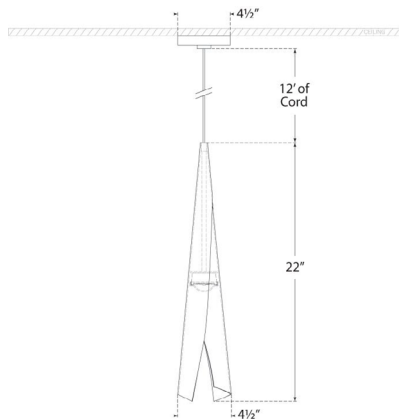

Piel Small Wrapped Pendant

KW5631AB

Materials Shown

Antique-Burnished Brass

Available in

**Antique-Burnished Brass
Bronze**

Pewter

Dimensions

Height: 22"

Width: 4.5

Canopy: 4.5" Round

Socket

Dedicated LED

Wattage

12w (1000lm)

Weight

7lbs