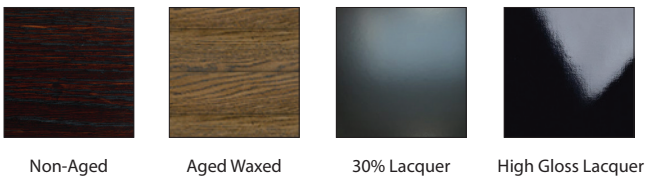

TRENZSEATER

POLO COFFEE TABLE

COFFEE TABLE: L 1800mm/ W 1000mm/ H 350mm

TECHNICAL INFORMATION

MATERIAL Solid American Oak, Also Available in MDF
STRUCTURE American Oak with Ebonised Walnut Inlay
Blue Gun Steel, Also Available in Powdercoated Matt Black Steel
TAILOR MADE TO ORDER IN NEW ZEALAND BY TRENZSEATER

FINISHES

PATTERN

LACQUER FINISHES

SOFT TOUCH FINISHES

IMPORTANT NOTE: For technical printing reasons, the colours displayed above may vary from the swatches in store, it is recommended to view these to get a true representation of the colour before ordering.