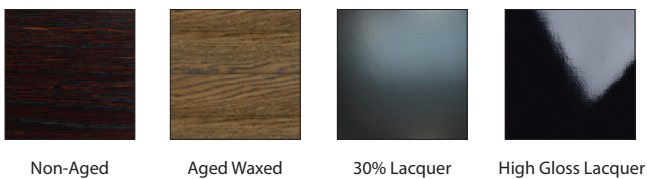

TRENZSEATER

PRADA COFFEE TABLE

COFFEE TABLE: L1500mm/ W 800mm/ H 340mm.

TECHNICAL INFORMATION

MATERIAL Solid American Oak, Also Available in MDF
TAILOR MADE TO ORDER IN NEW ZEALAND BY TRENZSEATER

FINISHES

PATTERN

LACQUER FINISHES

SOFT TOUCH FINISHES

IMPORTANT NOTE: For technical printing reasons, the colours displayed above may vary from the swatches in store, it is recommended to view these to get a true representation of the colour before ordering.