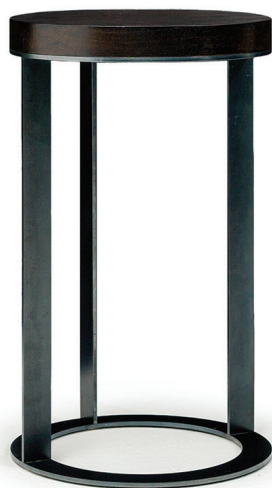

## TED SIDE TABLE

---

SIDE TABLE: Dia 350mm/ H 580mm

### TECHNICAL INFORMATION

---

MATERIAL Solid American Oak, Also Available in MDF  
STRUCTURE Blue Gun Steel  
TAILOR MADE TO ORDER IN NEW ZEALAND BY TRENZSEATER

#### FINISHES

---

Non-Aged

Aged Waxed

30% Lacquer

High Gloss Lacquer