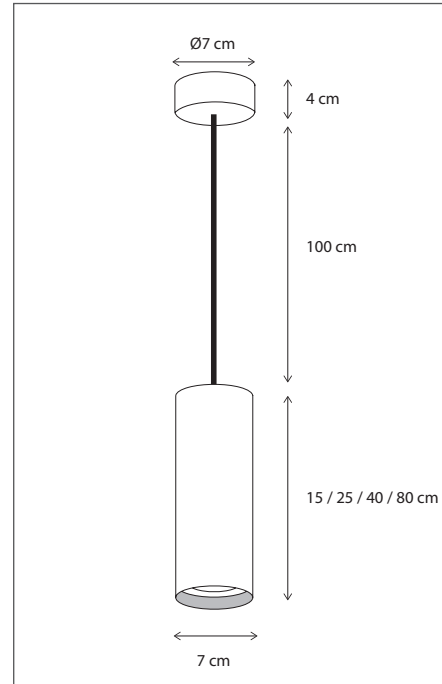

The light source is easy to move up and down, enabling you to change the light effect.

Lamps not included, consult light source guide for our advice.
Suspension possible with chain or cable.

142

CODE	TYPE	FINISH	WATT	VOLT	FITTING
TBL001G15	Tubelum on round base 15 cm	Bronze	6	230	GU10
TBL001G25	Tubelum on round base 25 cm	Bronze	6	230	GU10
TBL001G40	Tubelum on round base 40 cm	Bronze	6	230	GU10
TBL001G80	Tubelum on round base 80 cm	Bronze	6	230	GU10
TBL301G15	Tubelum on round base 15 cm	Polished brass	6	230	GU10
TBL301G25	Tubelum on round base 25 cm	Polished brass	6	230	GU10
TBL301G40	Tubelum on round base 40 cm	Polished brass	6	230	GU10
TBL301G80	Tubelum on round base 80 cm	Polished brass	6	230	GU10

The light source is easy to move up and down, enabling you to change the light effect.

Lamps not included, consult light source guide for our advice.
Suspension possible with chain or cable.

CODE	TYPE	FINISH	WATT	VOLT	FITTING
TBL001Y15	Tubelum on tube base 15 cm	Bronze	6	230	GU10
TBL001Y25	Tubelum on tube base 25 cm	Bronze	6	230	GU10
TBL001Y40	Tubelum on tube base 40 cm	Bronze	6	230	GU10
TBL001Y80	Tubelum on tube base 80 cm	Bronze	6	230	GU10
TBL301Y15	Tubelum on tube base 15 cm	Polished brass	6	230	GU10
TBL301Y25	Tubelum on tube base 25 cm	Polished brass	6	230	GU10
TBL301Y40	Tubelum on tube base 40 cm	Polished brass	6	230	GU10
TBL301Y80	Tubelum on tube base 80 cm	Polished brass	6	230	GU10