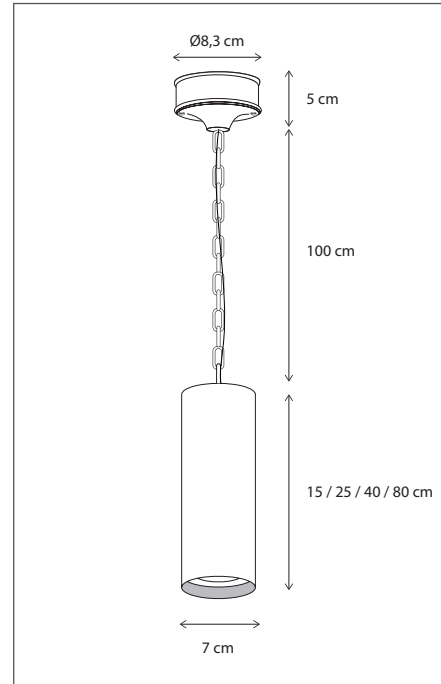

The light source is easy to move up and down, enabling you to change the light effect.

Lamps not included, consult light source guide for our advice.
Suspension possible with chain or cable.

142

CODE	TYPE	FINISH	WATT	VOLT	FITTING
TBL001G15	Tubelum on round base 15 cm	Bronze	6	230	GU10
TBL001G25	Tubelum on round base 25 cm	Bronze	6	230	GU10
TBL001G40	Tubelum on round base 40 cm	Bronze	6	230	GU10
TBL001G80	Tubelum on round base 80 cm	Bronze	6	230	GU10
TBL301G15	Tubelum on round base 15 cm	Polished brass	6	230	GU10
TBL301G25	Tubelum on round base 25 cm	Polished brass	6	230	GU10
TBL301G40	Tubelum on round base 40 cm	Polished brass	6	230	GU10
TBL301G80	Tubelum on round base 80 cm	Polished brass	6	230	GU10

The light source is easy to move up and down, enabling you to change the light effect.

Lamps not included, consult light source guide for our advice.
Suspension possible with chain or cable.

CODE	TYPE	FINISH	WATT	VOLT	FITTING
TBL001Y15	Tubelum on tube base 15 cm	Bronze	6	230	GU10
TBL001Y25	Tubelum on tube base 25 cm	Bronze	6	230	GU10
TBL001Y40	Tubelum on tube base 40 cm	Bronze	6	230	GU10
TBL001Y80	Tubelum on tube base 80 cm	Bronze	6	230	GU10
TBL301Y15	Tubelum on tube base 15 cm	Polished brass	6	230	GU10
TBL301Y25	Tubelum on tube base 25 cm	Polished brass	6	230	GU10
TBL301Y40	Tubelum on tube base 40 cm	Polished brass	6	230	GU10
TBL301Y80	Tubelum on tube base 80 cm	Polished brass	6	230	GU10