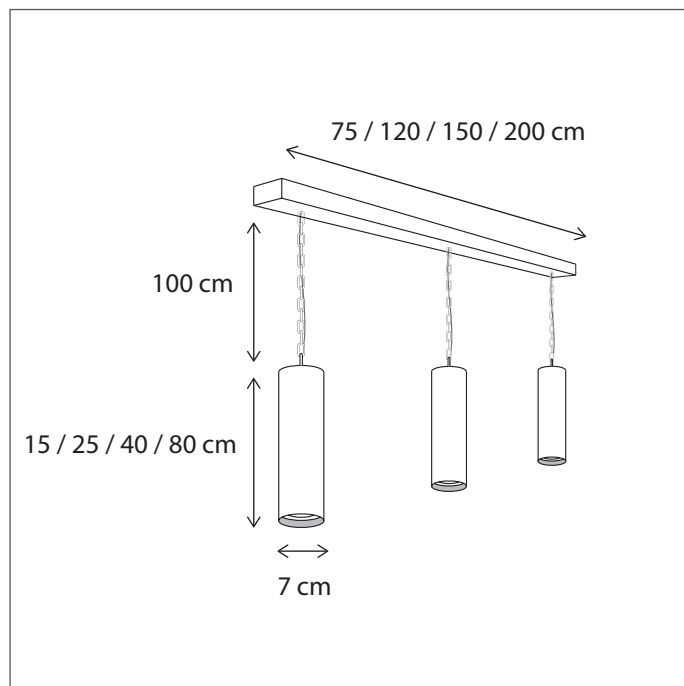

Lamps not included, consult light source guide for our advice.
Suspension possible with chain or cable.

144

CODE	TYPE	FINISH	WATT	VOLT	FITTING
TBL001V15	Tubelum on square base 15 cm	Bronze	6	230	GU10
TBL001V25	Tubelum on square base 25 cm	Bronze	6	230	GU10
TBL001V40	Tubelum on square base 40 cm	Bronze	6	230	GU10
TBL001V80	Tubelum on square base 80 cm	Bronze	6	230	GU10
TBL301V15	Tubelum on square base 15 cm	Polished brass	6	230	GU10
TBL301V25	Tubelum on square base 25 cm	Polished brass	6	230	GU10
TBL301V40	Tubelum on square base 40 cm	Polished brass	6	230	GU10
TBL301V80	Tubelum on square base 80 cm	Polished brass	6	230	GU10

The light source is easy to move up and down, enabling you to change the light effect.

Lamps not included, consult light source guide for our advice.
Suspension possible with chain or cable.

145

CODE	TYPE	FINISH	WATT	VOLT	FITTING
TBL002B15	Tubelum on profile 75 cm - 2L - 15 cm	Bronze	2 x 6	230	GU10
TBL002B25	Tubelum on profile 75 cm - 2L - 25 cm	Bronze	2 x 6	230	GU10
TBL002B40	Tubelum on profile 75 cm - 2L - 40 cm	Bronze	2 x 6	230	GU10
TBL002B80	Tubelum on profile 75 cm - 2L - 80 cm	Bronze	2 x 6	230	GU10
TBL003B15	Tubelum on profile 120 cm - 3L - 15 cm	Bronze	3 x 6	230	GU10
TBL003B25	Tubelum on profile 120 cm - 3L - 25 cm	Bronze	3 x 6	230	GU10
TBL003B40	Tubelum on profile 120 cm - 3L - 40 cm	Bronze	3 x 6	230	GU10
TBL003B80	Tubelum on profile 120 cm - 3L - 80 cm	Bronze	3 x 6	230	GU10
TBL004B15	Tubelum on profile 150 cm - 4L - 15 cm	Bronze	4 x 6	230	GU10
TBL004B25	Tubelum on profile 150 cm - 4L - 25 cm	Bronze	4 x 6	230	GU10
TBL004B40	Tubelum on profile 150 cm - 4L - 40 cm	Bronze	4 x 6	230	GU10
TBL004B80	Tubelum on profile 150 cm - 4L - 80 cm	Bronze	4 x 6	230	GU10
TBL005B15	Tubelum on profile 200 cm - 5L - 15 cm	Bronze	5 x 6	230	GU10
TBL005B25	Tubelum on profile 200 cm - 5L - 25 cm	Bronze	5 x 6	230	GU10
TBL005B40	Tubelum on profile 200 cm - 5L - 40 cm	Bronze	5 x 6	230	GU10
TBL005B80	Tubelum on profile 200 cm - 5L - 80 cm	Bronze	5 x 6	230	GU10