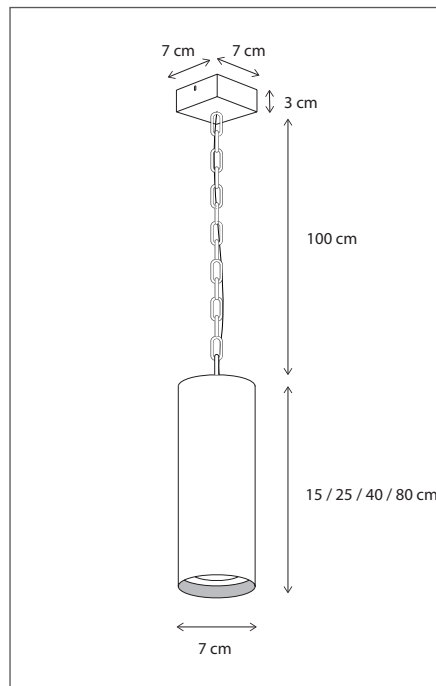

144

CODE	TYPE	FINISH	WATT	VOLT	FITTING
TBL001V15	Tubelum on square base 15 cm	Bronze	6	230	GU10
TBL001V25	Tubelum on square base 25 cm	Bronze	6	230	GU10
TBL001V40	Tubelum on square base 40 cm	Bronze	6	230	GU10
TBL001V80	Tubelum on square base 80 cm	Bronze	6	230	GU10
TBL301V15	Tubelum on square base 15 cm	Polished brass	6	230	GU10
TBL301V25	Tubelum on square base 25 cm	Polished brass	6	230	GU10
TBL301V40	Tubelum on square base 40 cm	Polished brass	6	230	GU10
TBL301V80	Tubelum on square base 80 cm	Polished brass	6	230	GU10