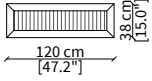

Cover: in fabric or leather, not removable with details in hide leather.

CAPUA
Bench

PANCHE / BENCHES

cod. VF50303Q

Panca 120x38xh28 cm / Bench 120x38xh28 cm

cod. VF50304Q

Panca 160x38xh28 cm / Bench 160x38xh28 cm

cod. VF50305Q

Panca 180x38xh28 cm / Bench 180x38xh28 cm

CUSCINI / CUSHIONS

cod. VFR01Q

Set di 2 cuscini con rullo da 70 cm ciascuno / Set of 2 roll cushions 70 cm each

cod. VFR02Q

Set di 2 cuscini con rullo da 90 cm ciascuno / Set of 2 roll cushions 90 cm each