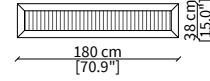

Cover: in fabric or leather, not removable with details in hide leather.

CAPUA
Bench

PANCHE / BENCHES

cod. VF50303Q

Panca 120x38xh28 cm / Bench 120x38xh28 cm

cod. VF50304Q

Panca 160x38xh28 cm / Bench 160x38xh28 cm

cod. VF50305Q

Panca 180x38xh28 cm / Bench 180x38xh28 cm

CUSCINI / CUSHIONS

cod. VFR01Q

Set di 2 cuscini con rullo da 70 cm ciascuno / Set of 2 roll cushions 70 cm each

cod. VFR02Q

Set di 2 cuscini con rullo da 90 cm ciascuno / Set of 2 roll cushions 90 cm each