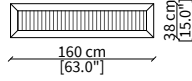

Cover: in fabric or leather, not removable with details in hide leather.

CAPUA
Bench

PANCHE / BENCHES

cod. VF50303Q

Panca 120x38xh28 cm / Bench 120x38xh28 cm

cod. VF50304Q

Panca 160x38xh28 cm / Bench 160x38xh28 cm

cod. VF50305Q

Panca 180x38xh28 cm / Bench 180x38xh28 cm

CUSCINI / CUSHIONS

cod. VFR01Q

Set di 2 cuscini con rullo da 70 cm ciascuno / Set of 2 roll cushions 70 cm each

cod. VFR02Q

Set di 2 cuscini con rullo da 90 cm ciascuno / Set of 2 roll cushions 90 cm each