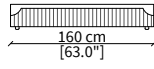

Cover: in fabric or leather, not removable with details in hide leather.

CAPUA
Bench

PANCHE / BENCHES

cod. VF50303Q

Panca 120x38xh28 cm / Bench 120x38xh28 cm

cod. VF50304Q

Panca 160x38xh28 cm / Bench 160x38xh28 cm