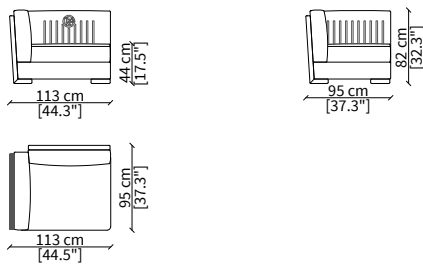

**cod. VF51502L**

Terminale 158 cm / Terminal 158 cm

Backrest: interlaced effect; armrest: interlaced effect

**cod. VF51500P**

Terminale 113 cm / Terminal 113 cm

Backrest: plain; armrest: interlaced effect