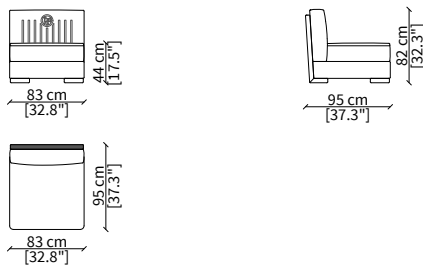

ELEMENTI CENTRALI / CENTRAL ELEMENTS

cod. VF51403

Centrale 83 cm / Central 83 cm

Backrest: interlaced effect