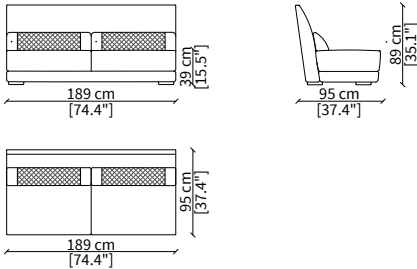

cod. VF50612

Centrale 189 cm / Central 189 cm