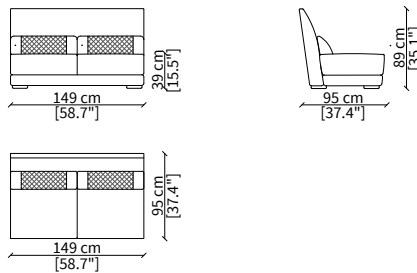

cod. VF50610

Centrale 149 cm / Central 149 cm