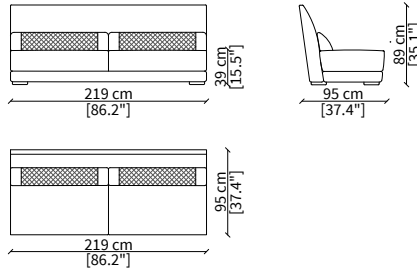

cod. VF50613

Centrale 219 cm / Central 219 cm

ELEMENTI CHAISE LONGUE / CHAISE LONGUE ELEMENTS

cod. VF50618

Elemento 95x155 cm / Element 95x155 cm