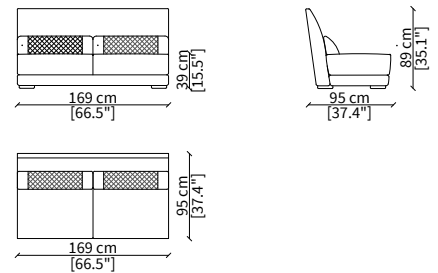

cod. VF50611

Centrale 169 cm / Central 169 cm