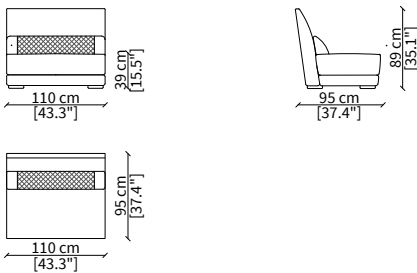

GREPPI HIGH
Sofa

cod. VF11608

Terminale 241 cm / Terminal 241 cm

ELEMENTI CENTRALI / CENTRAL ELEMENTS

cod. VF50609

Centrale 110 cm / Central 110 cm

cod. VF50610

Centrale 149 cm / Central 149 cm

cod. VF50611

Centrale 169 cm / Central 169 cm

cod. VF50612

Centrale 189 cm / Central 189 cm

cod. VF50613

Centrale 219 cm / Central 219 cm

ELEMENTI CHAISE LONGUE / CHAISE LONGUE ELEMENTS

cod. VF50618

Elemento 95x155 cm / Element 95x155 cm

cod. VF50619

Elemento 115x155 cm / Element 115x155 cm

Dimensioni espresse in cm se non diversamente indicato.
L'Azienda si riserva il diritto di apportare modifiche ai modelli senza preavviso.
Tolleranza sulle misure indicate di +/- 2%.

Dimensions in centimeter if not differently indicated.
The Company reserves the right to change the models without any advance notice.
Tolerance on the given sizes +/- 2%.