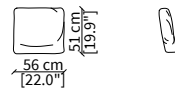

cod. VFGHC

Cuscino con doppio profilo in contrasto 51x56 cm / Cushion with double piping in contrast 51x56 cm