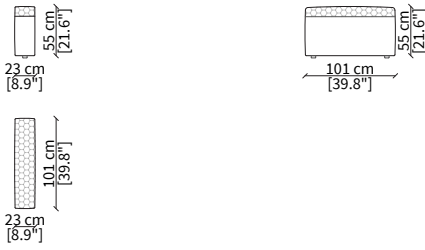

SFORZA
Sofa

BRACCIOLI / ARMRESTS

cod. VF10400 - VFMSL

Bracciolo 101x23xh55 cm / Armrest 101x23xh55 cm