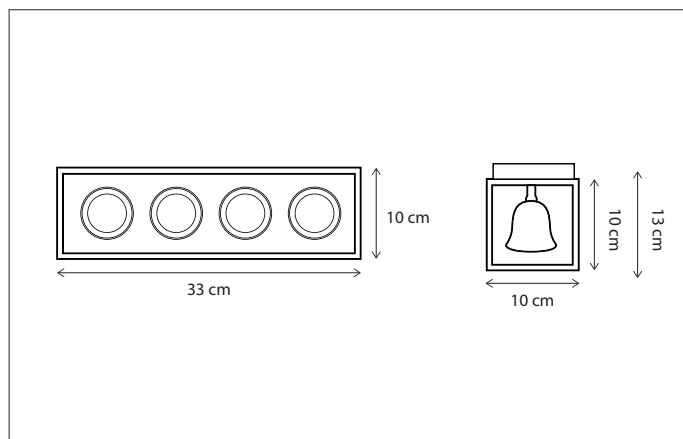

For accent lighting, select halogen. For functional lighting, select LED. LED and halogen lamps are not interchangeable. The product code for halogen is ....0....instead of ....L....
Lamps not included, consult light source guide for our advice.

161

CODE	TYPE	FINISH	WATT	VOLT	FITTING
VIT0L4208	Vitrine plafonnier fleure long 4L	Bronze	4 x 4	230	G4
VIT1L4208	Vitrine plafonnier fleure long 4L	Brushed nickel	4 x 4	230	G4
VIT2L4208	Vitrine plafonnier fleure long 4L	Chrome	4 x 4	230	G4

Contact us for:

Customisation, connectivity or halogen version of the collection