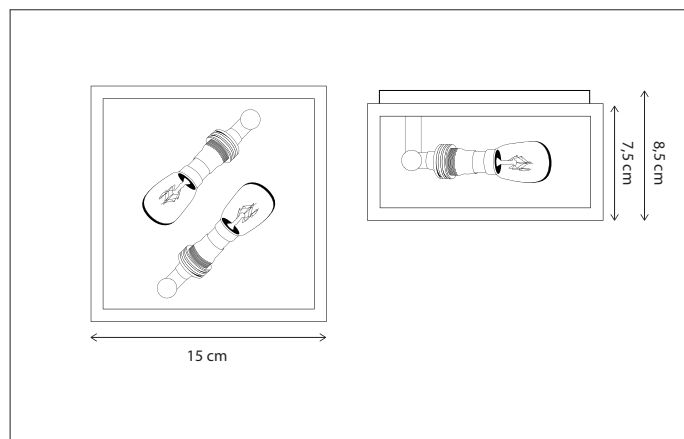

166

CODE	TYPE	FINISH	WATT	VOLT	FITTING
VIP002201	Vitrine petite plafonnier 2L	Bronze	2 x 6	230	BA15d
VIP102201	Vitrine petite plafonnier 2L	Brushed nickel	2 x 6	230	BA15d
VIP202201	Vitrine petite plafonnier 2L	Chrome	2 x 6	230	BA15d