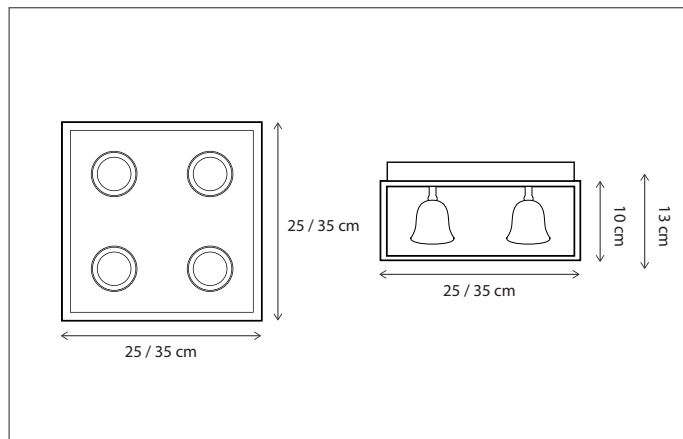

For accent lighting, select halogen. For functional lighting, select LED. LED and halogen lamps are not interchangeable. The product code for halogen is ...0...instead of ...L...
Lamps not included, consult light source guide for our advice.

162

CODE	TYPE	FINISH	WATT	VOLT	FITTING
VIT0L4209	Vitrine plafonnier fleure square 4L	Bronze	4 x 4	230	G4
VIT0L9210	Vitrine plafonnier fleure square 9L	Bronze	9 x 4	230	G4
VIT1L4209	Vitrine plafonnier fleure square 4L	Brushed nickel	4 x 4	230	G4
VIT1L9210	Vitrine plafonnier fleure square 9L	Brushed nickel	9 x 4	230	G4
VIT2L4209	Vitrine plafonnier fleure square 4L	Chrome	4 x 4	230	G4
VIT2L9210	Vitrine plafonnier fleure square 9L	Chrome	9 x 4	230	G4