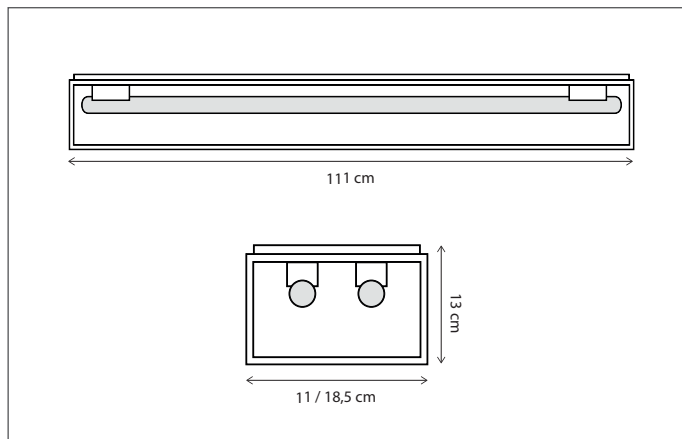

165

CODE	TYPE	FINISH	WATT	VOLT	FITTING
VIS001202	Vitrine petite linestra long 111 cm - 1L	Bronze	20	230	S14S
VIS002202	Vitrine petite linestra long 111 cm - 2L	Bronze	2 x 20	230	S14S
VIS101202	Vitrine petite linestra long 111 cm - 1L	Brushed nickel	20	230	S14S
VIS102202	Vitrine petite linestra long 111 cm - 2L	Brushed nickel	2 x 20	230	S14S
VIS201202	Vitrine petite linestra long 111 cm - 1L	Chrome	20	230	S14S
VIS202202	Vitrine petite linestra long 111 cm - 2L	Chrome	2 x 20	230	S14S

Contact us for:

Customisation, connectivity or halogen version of the collection