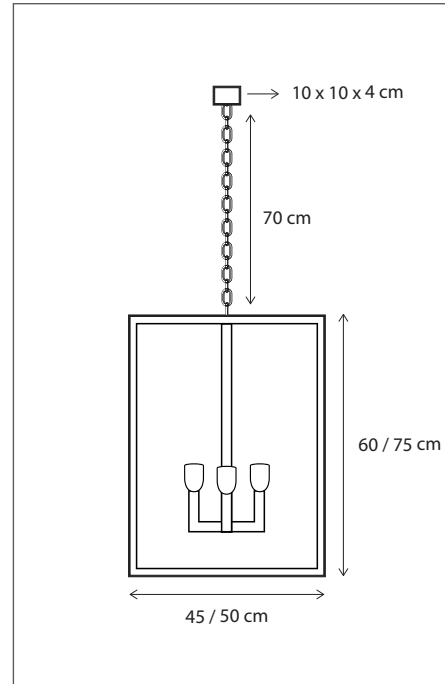

Lamps not included, consult light source guide for our advice.

126

CODE	TYPE	FINISH	WATT	VOLT	FITTING
VIT004602	Vitrine lantern 4L medium	Bronze	4 x 15	230	E27
VIT004604	Vitrine lantern 4L large	Bronze	4 x 15	230	E27
VIT104602	Vitrine lantern 4L medium	Brushed nickel	4 x 15	230	E27
VIT104604	Vitrine lantern 4L large	Brushed nickel	4 x 15	230	E27
VIT204602	Vitrine lantern 4L medium	Chrome	4 x 15	230	E27
VIT204604	Vitrine lantern 4L large	Chrome	4 x 15	230	E27