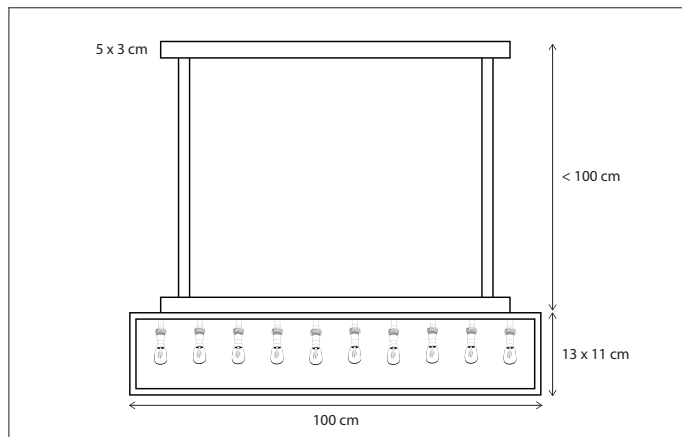

128

CODE	TYPE	FINISH	WATT	VOLT	FITTING
VIP010600	Vitrine petite long tube 10L	Bronze	10 x 6	230	BA15d
VIP110600	Vitrine petite long tube 10L	Brushed nickel	10 x 6	230	BA15d
VIP210600	Vitrine petite long tube 10L	Chrome	10 x 6	230	BA15d