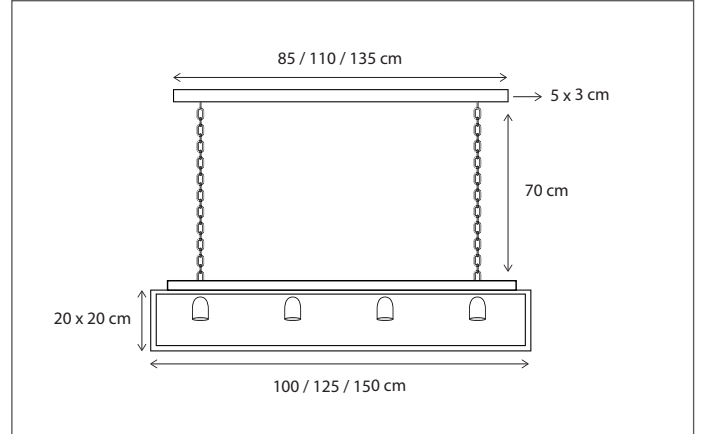

SUSPENSION | VITRINE LONG + INTEGRATED LED

2 circuits

1. Integrated Dim-to-warm LED-strip in vitrine
2. Decorative LED filament bulbs (not included, consult light source guide for our advice)

124

CODE	TYPE	FINISH	WATT	VOLT	FITTING
VIL023700	Vitrine suspension long + integrated LED 100 cm - 3L	Bronze	3 x 15 + 28,8	230	E27
VIL024700	Vitrine suspension long + integrated LED 125 cm - 4L	Bronze	4 x 15 + 38	230	E27
VIL025700	Vitrine suspension long + integrated LED 150 cm - 5L	Bronze	5 x 15 + 44	230	E27
VIL123700	Vitrine suspension long + integrated LED 100 cm - 3L	Brushed nickel	3 x 15 + 28,8	230	E27
VIL124700	Vitrine suspension long + integrated LED 125 cm - 4L	Brushed nickel	4 x 15 + 38	230	E27
VIL125700	Vitrine suspension long + integrated LED 150 cm - 5L	Brushed nickel	5 x 15 + 44	230	E27
VIL223700	Vitrine suspension long + integrated LED 100 cm - 3L	Chrome	3 x 15 + 28,8	230	E27
VIL224700	Vitrine suspension long + integrated LED 125 cm - 4L	Chrome	4 x 15 + 38	230	E27
VIL225700	Vitrine suspension long + integrated LED 150 cm - 5L	Chrome	5 x 15 + 44	230	E27

Contact us for:

Customisation, connectivity or halogen version of the collection