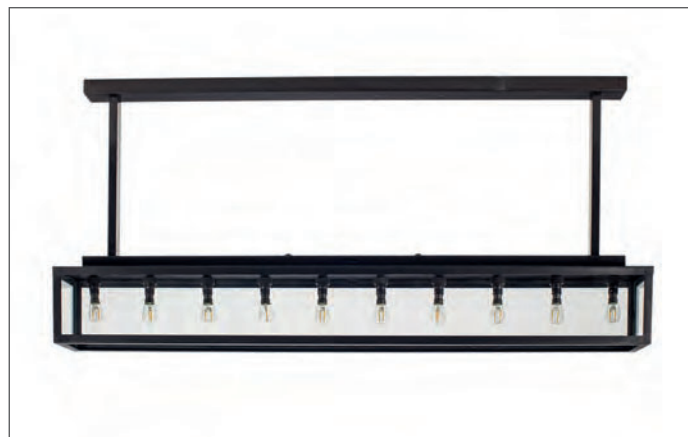

128

CODE	TYPE	FINISH	WATT	VOLT	FITTING
VIP010600	Vitrine petite long tube 10L	Bronze	10 x 6	230	BA15d
VIP110600	Vitrine petite long tube 10L	Brushed nickel	10 x 6	230	BA15d
VIP210600	Vitrine petite long tube 10L	Chrome	10 x 6	230	BA15d