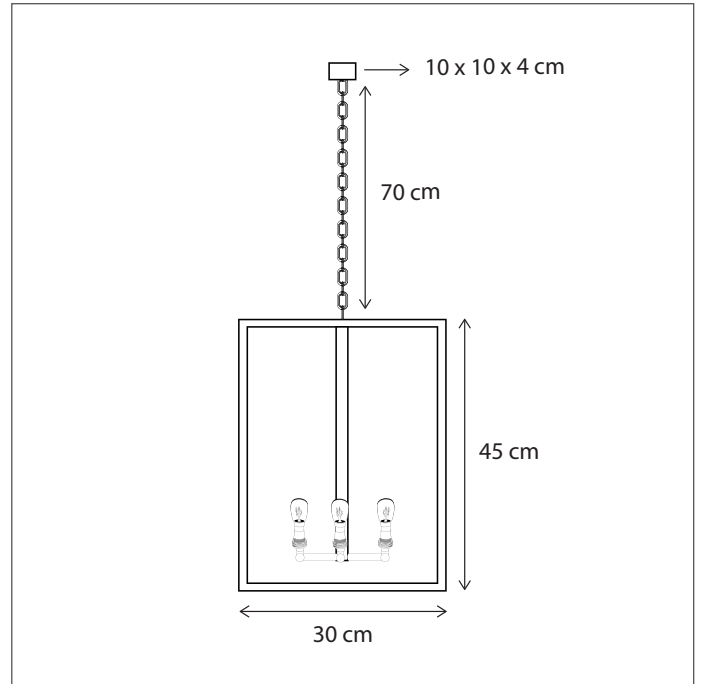

Lamps not included, consult light source guide for our advice.

129

CODE	TYPE	FINISH	WATT	VOLT	FITTING
VIP004645	Vitrine petite lantern 4L	Bronze	4 x 6	230	BA15d
VIP104645	Vitrine petite lantern 4L	Brushed nickel	4 x 6	230	BA15d
VIP204645	Vitrine petite lantern 4L	Chrome	4 x 6	230	BA15d

Contact us for:
Customisation, connectivity or halogen version of the collection