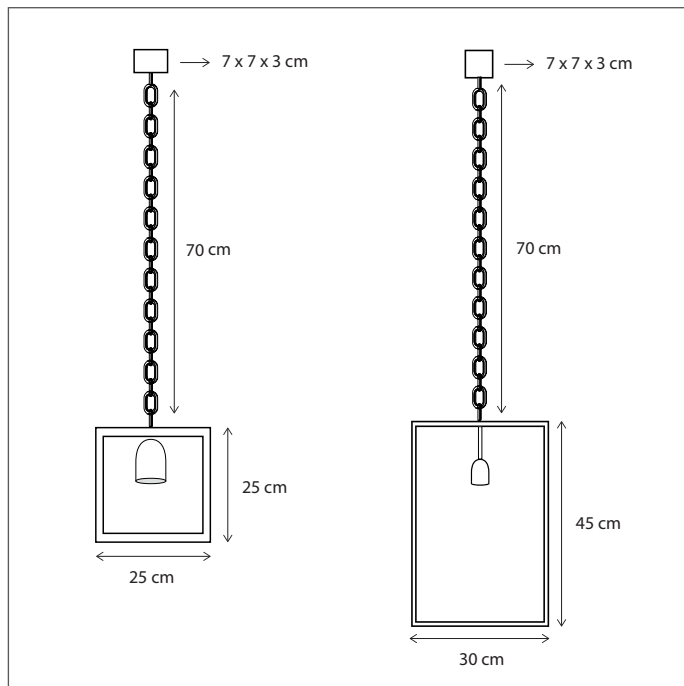

125

CODE	TYPE	FINISH	WATT	VOLT	FITTING
VIT001625	Vitrine lantern small 1L	Bronze	15	230	E27
VIT001600	Vitrine lantern 1L	Bronze	15	230	E27
VIT101625	Vitrine lantern small 1L	Brushed nickel	15	230	E27
VIT101600	Vitrine lantern 1L	Brushed nickel	15	230	E27
VIT201625	Vitrine lantern small 1L	Chrome	15	230	E27
VIT201600	Vitrine lantern 1L	Chrome	15	230	E27

Contact us for:

Customisation, connectivity or halogen version of the collection