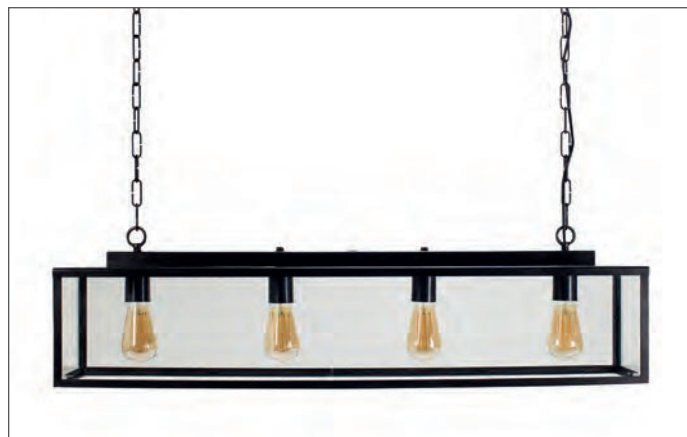

Lamps not included, consult light source guide for our advice.

122

CODE	TYPE	FINISH	WATT	VOLT	FITTING
VIT003600	Vitrine suspension long chain 100 cm - 3L	Bronze	15	230	E27
VIT004600	Vitrine suspension long chain 125 cm - 4L	Bronze	15	230	E27
VIT005600	Vitrine suspension long chain 150 cm - 5L	Bronze	15	230	E27
VIT006600	Vitrine suspension long chain 175 cm - 6L	Bronze	15	230	E27
VIT103600	Vitrine suspension long chain 100 cm - 3L	Brushed nickel	15	230	E27
VIT104600	Vitrine suspension long chain 125 cm - 4L	Brushed nickel	15	230	E27
VIT105600	Vitrine suspension long chain 150 cm - 5L	Brushed nickel	15	230	E27
VIT106600	Vitrine suspension long chain 175 cm - 6L	Brushed nickel	15	230	E27
VIT203600	Vitrine suspension long chain 100 cm - 3L	Chrome	15	230	E27
VIT204600	Vitrine suspension long chain 125 cm - 4L	Chrome	15	230	E27
VIT205600	Vitrine suspension long chain 150 cm - 5L	Chrome	15	230	E27
VIT206600	Vitrine suspension long chain 175 cm - 6L	Chrome	15	230	E27

Lamps not included, consult light source guide for our advice.

CODE	TYPE	FINISH	WATT	VOLT	FITTING
VIT003650	Vitrine suspension long tube 100 cm - 3L	Bronze	15	230	E27
VIT004650	Vitrine suspension long tube 125 cm - 4L	Bronze	15	230	E27
VIT005650	Vitrine suspension long tube 150 cm - 5L	Bronze	15	230	E27
VIT103650	Vitrine suspension long tube 100 cm - 3L	Brushed nickel	15	230	E27
VIT104650	Vitrine suspension long tube 125 cm - 4L	Brushed nickel	15	230	E27
VIT105650	Vitrine suspension long tube 150 cm - 5L	Brushed nickel	15	230	E27
VIT203650	Vitrine suspension long tube 100 cm - 3L	Chrome	15	230	E27
VIT204650	Vitrine suspension long tube 125 cm - 4L	Chrome	15	230	E27
VIT205650	Vitrine suspension long tube 150 cm - 5L	Chrome	15	230	E27

Contact us for:
 Customisation, connectivity or halogen version of the collection

SUSPENSION | VITRINE LONG + INTEGRATED LED

2 circuits

1. Integrated Dim-to-warm LED-strip in vitrine
2. Decorative LED filament bulbs (not included, consult light source guide for our advice)