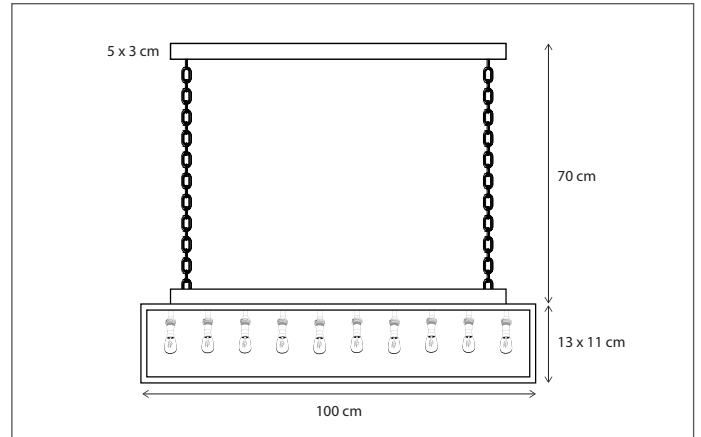

127

CODE	TYPE	FINISH	WATT	VOLT	FITTING
VIP010700	Vitrine petite long chain 10L	Bronze	10 x 6	230	BA15d
VIP110700	Vitrine petite long chain 10L	Brushed nickel	10 x 6	230	BA15d
VIP210700	Vitrine petite long chain 10L	Chrome	10 x 6	230	BA15d

Contact us for:
Customisation, connectivity or halogen version of the collection