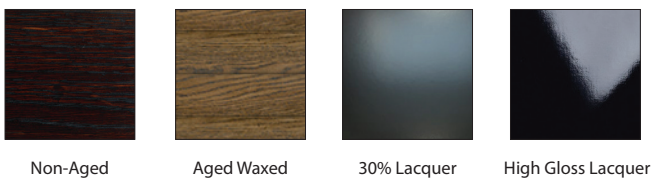

## ZARA COFFEE TABLE

---

COFFEE TABLE: L 1200mm/ W 1200mm/ H 320mm.

### TECHNICAL INFORMATION

---

**MATERIAL** Solid American Oak, Also Available in MDF  
**STRUCTURE** Solid Oak base with American Oak veneer or solid Oak top.  
TAILOR MADE TO ORDER IN NEW ZEALAND BY TRENZSEATER

#### FINISHES

---