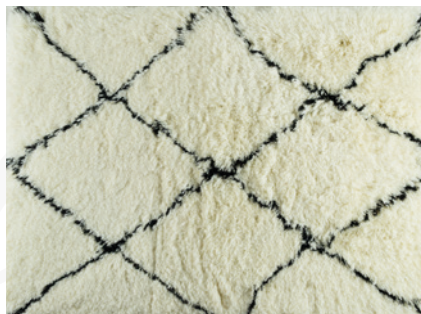

# Fly Mesh

*Handtuft Collection*

**bic.**  
LUXURY CARPETS

design: mesh 609-602

design: mesh 302-311

design: mesh 727-302

## Fly Mesh

**sizes**

available as a finished rug and wall to wall carpet  
 sizes larger than 4,95 x 9m come with a seam

**pile composition**

100% fine New Zealand wool

**pile weight**

ca. 4000 g/m<sup>2</sup>