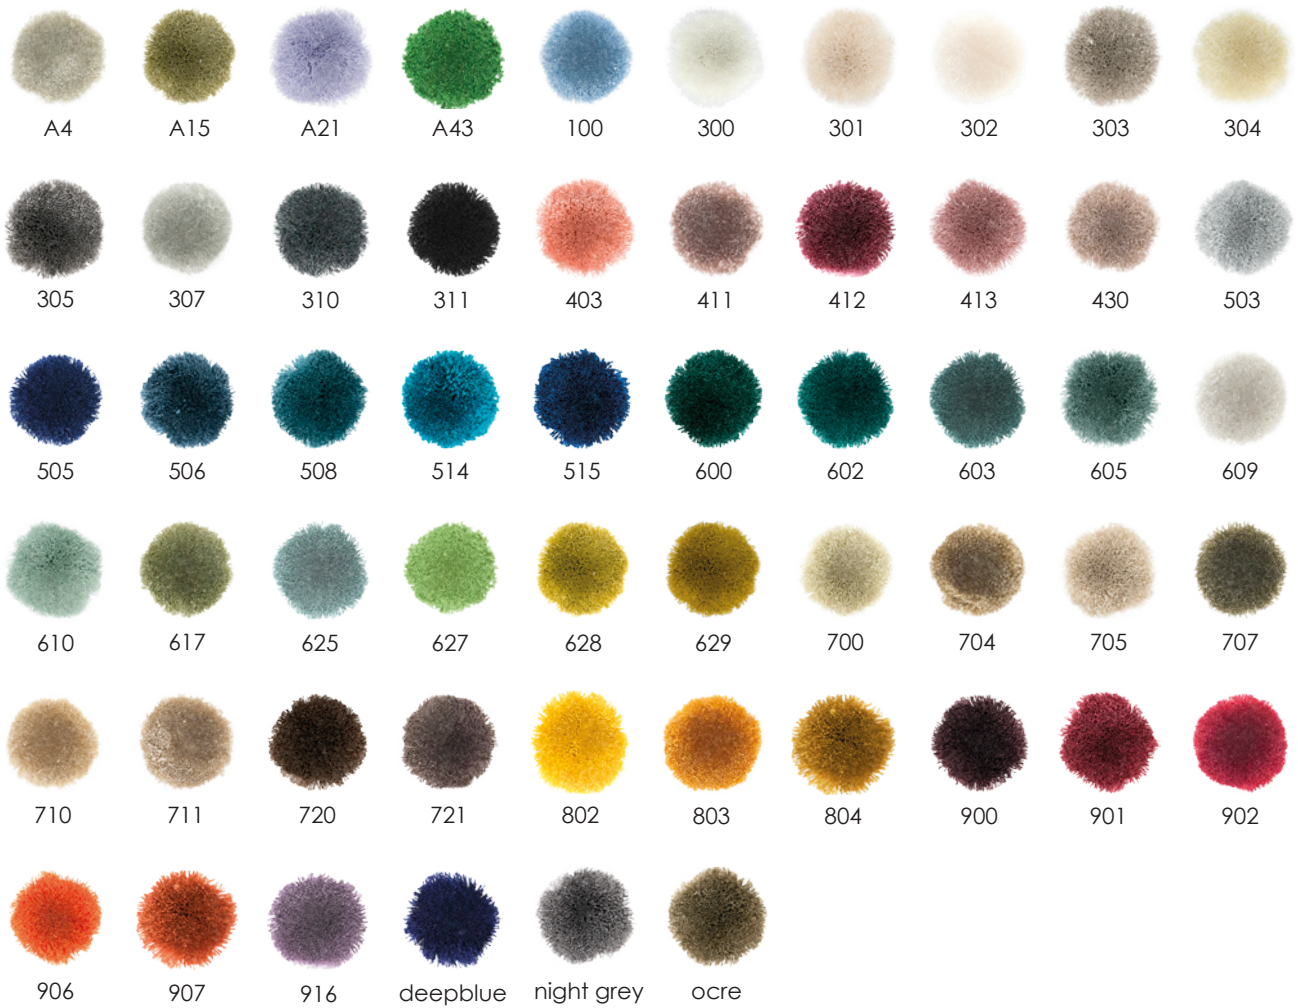

Gradient Tencel

Handtuft Collection

bic.
LUXURY CARPETS

Gradient Tencel

Enjoy the magical visual effects of Gradient, made of 100% Tencel. Tencel is made from wood chips of the eucalyptus tree. It has the cool feeling of linnen in summer and the pleasant warm feeling of wool in winter. Gradient Tencel is a unique carpet that enhances your interior projects with its brilliance.

sizes

available as a finished rug and wall to wall carpet
max. size of handtuft carpet without a seam: 4,95 x 9m

pile composition

100% tencel

use

can be used for residential or commercial projects

pile weight

ca. 5000 g/m²

total weight

ca. 6000 g/m²

pile height

ca. 14 mm

pile height

ca. 16 mm

Gradient designs

Crossing

Fog

Curve

Frame

Sphere