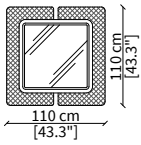

Light: LED natural light, light on with power switch.

CONTARINI
Mirror

SPECCHIO / MIRROR

cod. VF50963

Specchio 110x110 cm / Mirror 110x110 cm

CREDENZE / SIDEBARDS

cod. VF50959

Credenza con compartimento a giorno 233x53 cm / Sideboard with open compartment 233x53 cm

cod. VF50960

Credenza con cassetti 233x53 cm / Sideboard with drawers 233x53 cm

cod. VF50961

Credenza 233x53 cm / Sideboard 233x53 cm

cod. VF50962

Credenza 288x53 cm / Sideboard 288x53 cm

CONSOLES

cod. VF50956

Console 178x46 cm

cod. VF50957

Console 233x46 cm

Dimensioni espresse in cm se non diversamente indicato.
L'Azienda si riserva il diritto di apportare modifiche ai modelli senza preavviso.
Tolleranza sulle misure indicate di +/- 2%.

Dimensions in centimeter if not differently indicated.
The Company reserves the right to change the models without any advance notice.
Tolerance on the given sizes +/- 2%.

CONTARINI
Mirror

CASSETTIERE / CHEST OF DRAWERS