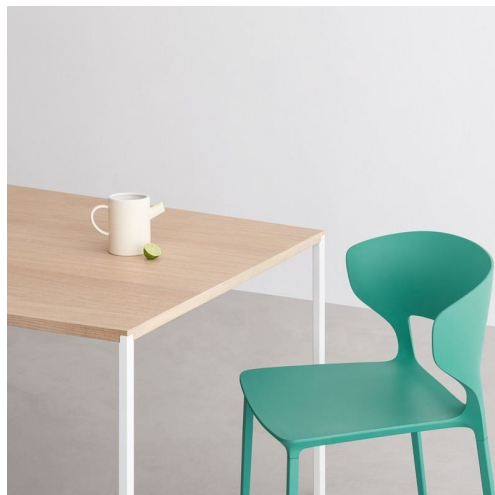

### Metrica (Bruno Fattorini - Robin Rizzini) - 2011

An archetype table, 25 takes its name from the minimum thickness of the top and leg, precisely 25 mm. The absolute essence of the avant-garde, 25 won the 2014 Compasso d'Oro design award for "the feeling of amazement this table evokes when comparing its slenderness to the considerable lengths it can achieve"

## Available models

Table with 25 mm thickness top made of a composite material covered with acrylic resin, oak wood veneered, or covered with hand-spread pastes, as per price-list. Legs with 25x25 mm section in lacquered steel, ossidiana or entirely covered with hand-spread pastes.