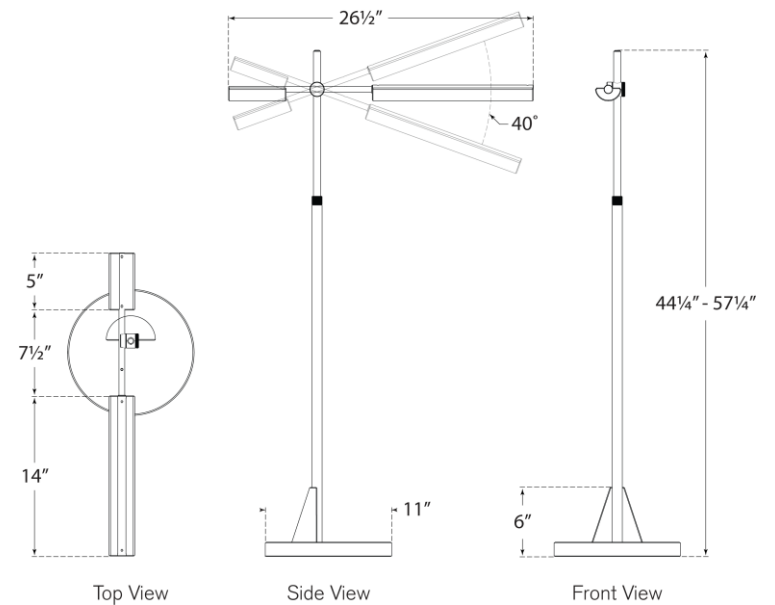

TEAR SHEET

Daley Adjustable Floor Lamp

Item # RL 1320PN-CA

Designer: Ralph Lauren

Height: 44.25" - 57.25"

Width: 11"

Extension: 13.25"

Base: 11" Round

Finishes: NB, PN

Glass Options: CA

Socket: Dedicated LED w/ Memory Dimmer Switch

Wattage: 9w (720lm)

Weight: 27 Pounds

RALPH LAUREN