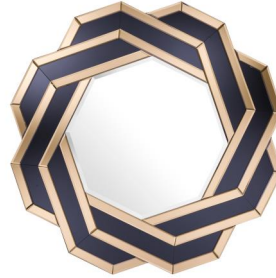

E I C H H O L T Z

SPECIFICATION SHEET

Item no.	110017
Item description	Mirror Mulini 90 x 90 cm
Category	Mirrors
Type	Wall mirrors
Country of origin	China

ITEM MEASUREMENTS

Dimensions (cm)	90 x 90 x D. 2 cm
Dimensions (inch)	35.43" x 35.43" x 0.79" D
Mirror dimensions (cm)	49 x 49 cm
Mirror dimensions (inch)	19.29" x 19.29"
Net weight (kg)	10

SPECIFICATIONS

Material(s)	Mirror glass MDF
Finish(es)/colour(s)	Amber mirror glass black mirror glass bevelled mirror glass
Suitable for	Indoor use/dry locations only
Hanging method length (cm)	French cleat, horizontal
Mirror hanging system	French cleat, horizontal